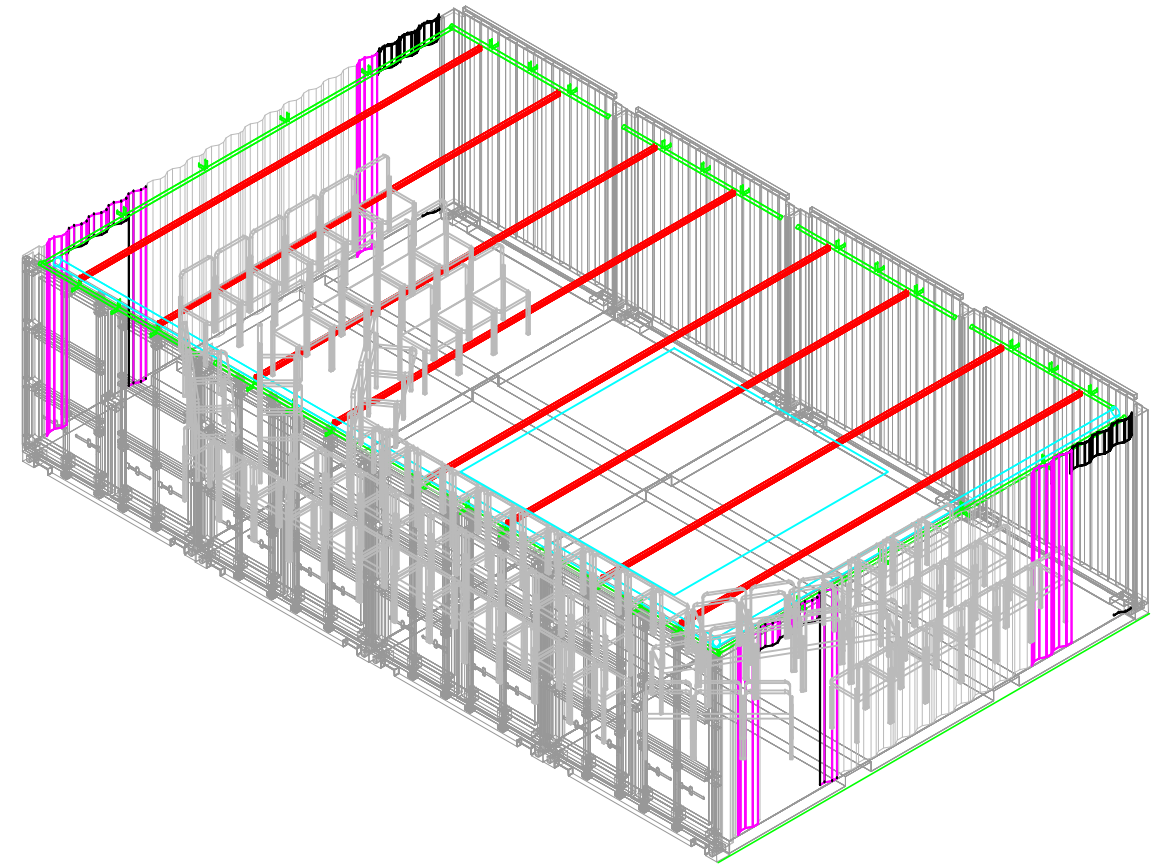

PLAN

SCALE 1:50

SCALE 1:75

SCALE 1:75

REVIEW ONLY
NOT FOR CONSTRUCTION

TITLE				
BOX VENUE OVERVIEW 001				
SIZE	SCALE	DRAWN	DATE	REV
A3	CHECK	PM	16/05/17	A

FILE NAME
PM_3D_BOX NO CONSTRUCTION

CONFIDENTIAL
DO NOT DISTRIBUTE