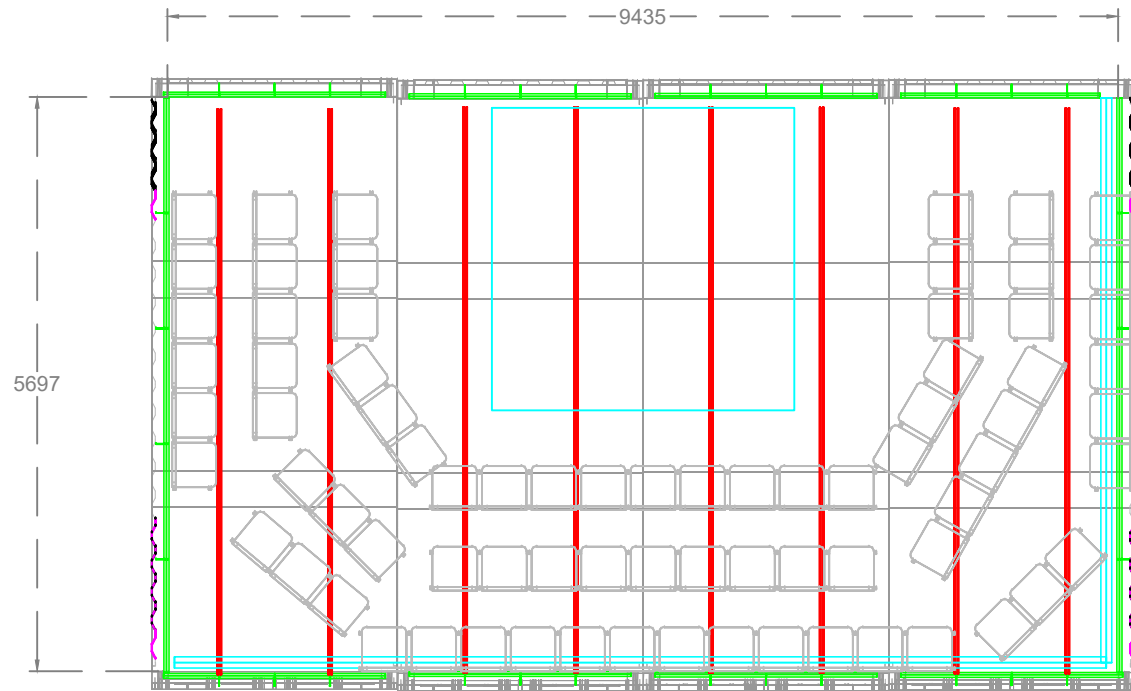

PLAN

SCALE 1:50

SCALE 1:75

SCALE 1:75

REVIEW ONLY
NOT FOR CONSTRUCTION

TITLE				
BOX VENUE OVERVIEW 001				
SIZE	SCALE	DRAWN	DATE	REV
A3	CHECK	PM	16/05/17	A

FILE NAME
PM_3D_BOX NO CONSTRUCTION

CONFIDENTIAL
DO NOT DISTRIBUTE