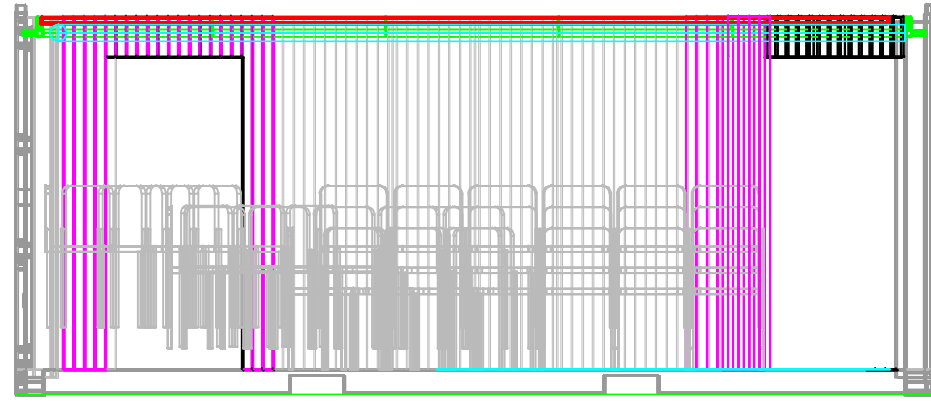

PLAN

SCALE 1:50

SCALE 1:75

SCALE 1:75

REVIEW ONLY
NOT FOR CONSTRUCTION

TITLE				
BOX VENUE OVERVIEW 001				
SIZE	SCALE	DRAWN	DATE	REV
A3	CHECK	PM	16/05/17	A

FILE NAME
PM_3D_BOX NO CONSTRUCTION

CONFIDENTIAL
DO NOT DISTRIBUTE