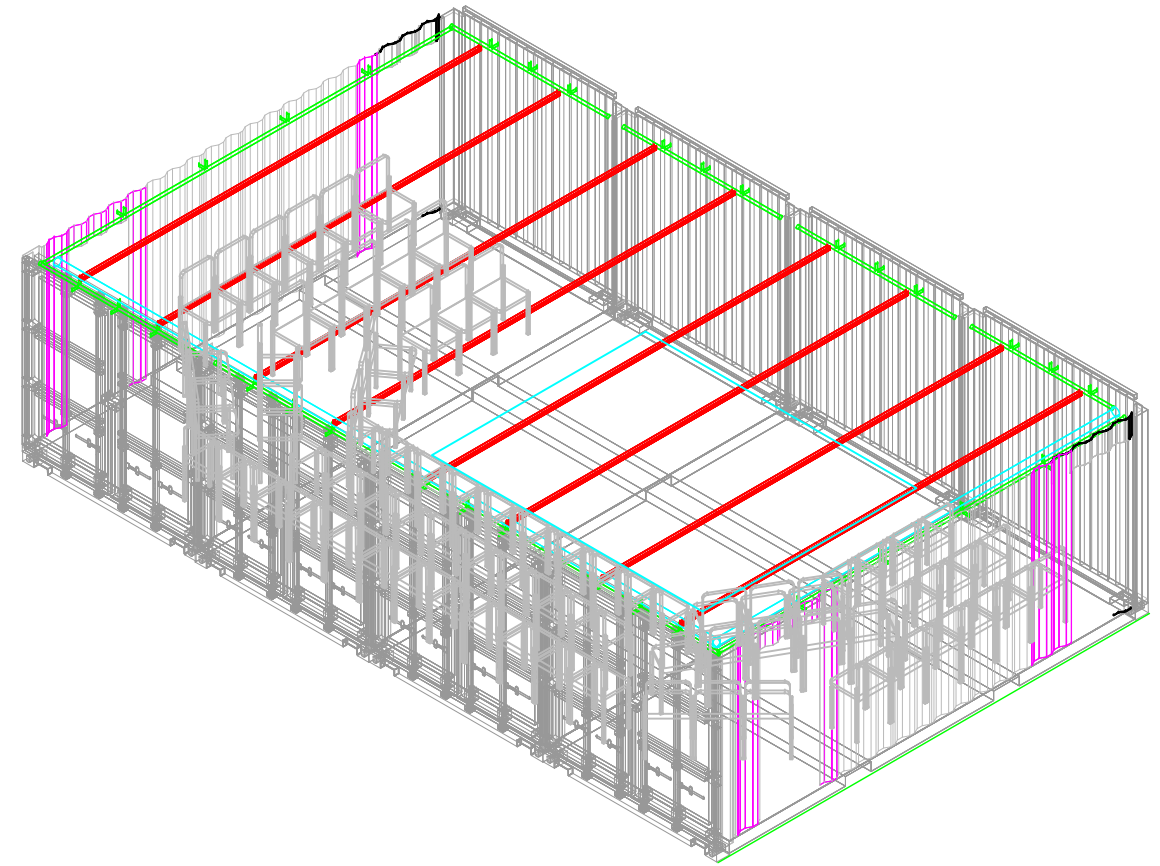

ELEVATION

SCALE 1:50

PLAN

SCALE 1:75

ISO

SCALE 1:75

REVIEW ONLY
NOT FOR CONSTRUCTION

TITLE

**BOX VENUE
OVERVIEW 001**

SIZE	SCALE	DRAWN	DATE	REV
A3	CHECK	PM	16/05/17	A

FILE NAME

PM_3D_BOX NO CONSTRUCTION

CONFIDENTIAL
DO NOT DISTRIBUTE

A 16/05/17
FIRST ISSUE