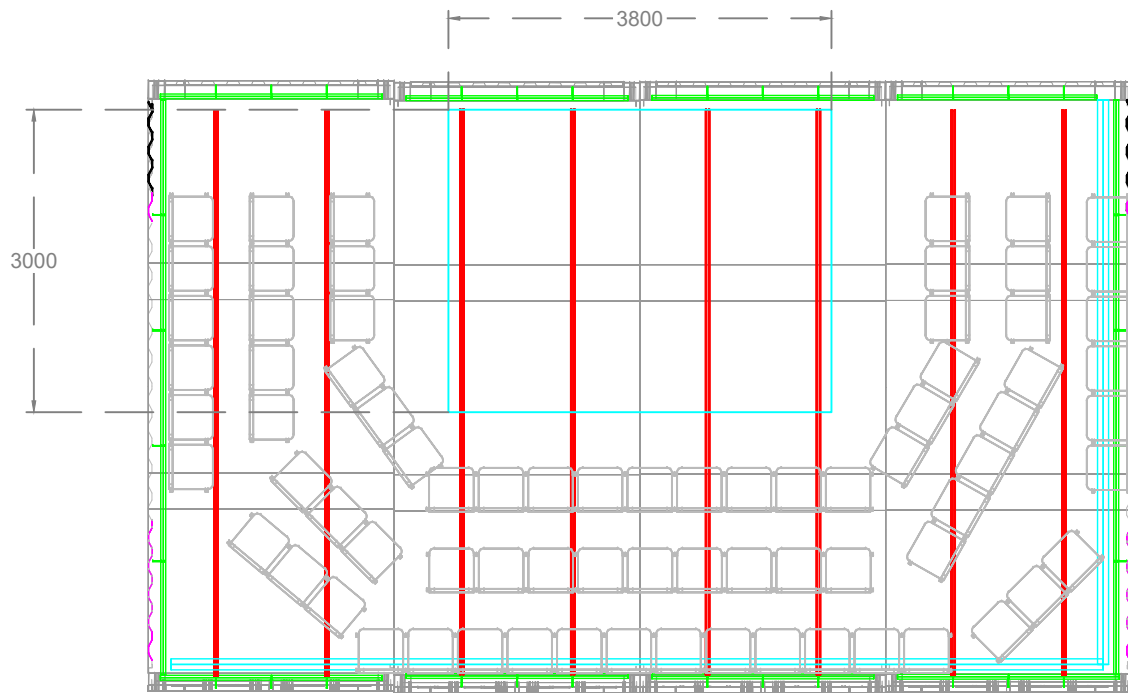

ELEVATION

SCALE 1:50

PLAN

SCALE 1:75

ISO

SCALE 1:75

REVIEW ONLY
NOT FOR CONSTRUCTION

TITLE

**BOX VENUE
OVERVIEW 001**

SIZE	SCALE	DRAWN	DATE	REV
A3	CHECK	PM	16/05/17	A

FILE NAME

PM_3D_BOX NO CONSTRUCTION

CONFIDENTIAL
DO NOT DISTRIBUTE

A 16/05/17
FIRST ISSUE