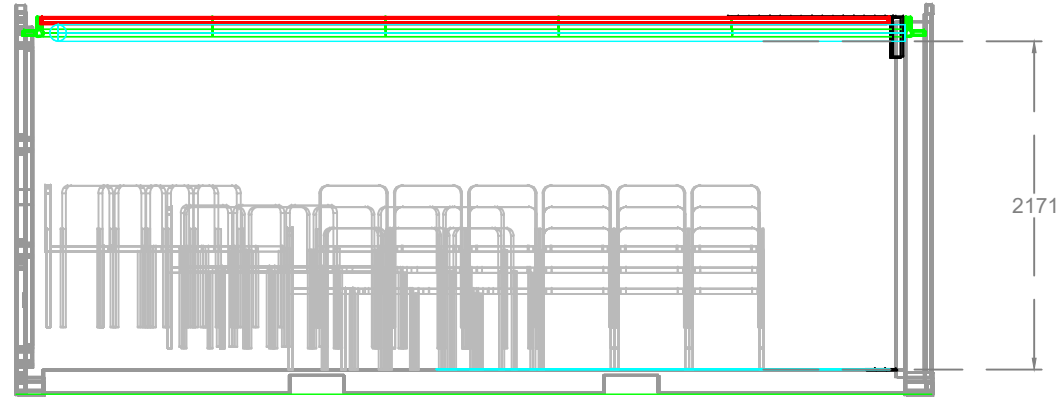

ELEVATION

SCALE 1:50

PLAN

SCALE 1:75

ISO

SCALE 1:75

REVIEW ONLY
NOT FOR CONSTRUCTION

TITLE

**BOX VENUE
OVERVIEW 001**

SIZE	SCALE	DRAWN	DATE	REV
A3	CHECK	PM	16/05/17	A

FILE NAME

PM_3D_BOX NO CONSTRUCTION

CONFIDENTIAL
DO NOT DISTRIBUTE

A 16/05/17
FIRST ISSUE