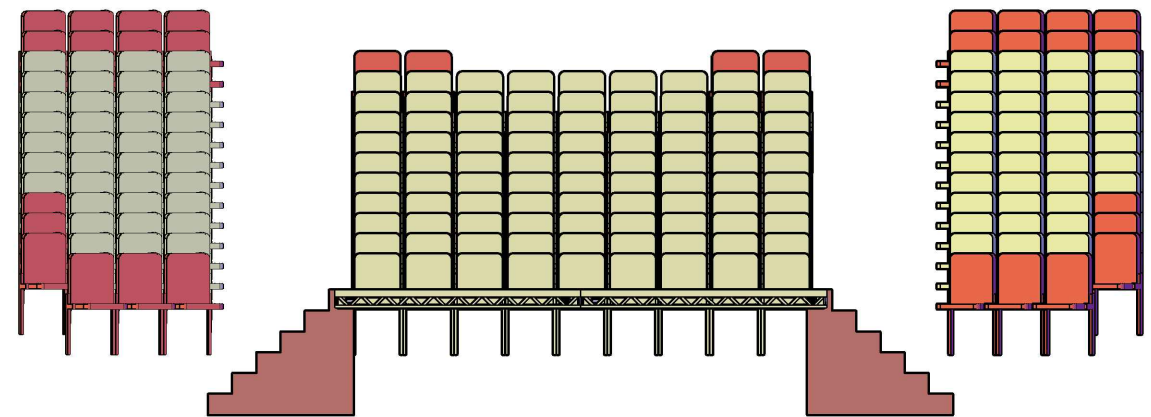

ISO

VIEW FROM STAGE

ISSUED FOR CONSTRUCTION

ELEVATION

A 09/09/15 FIRST ISSUE	TITLE				
	ASSEMBLY FESTIVAL				
	STUDIO TWO - ISO				
	SIZE	SCALE	DRAWN	DATE	REV
A3	NTS	PM	01/07/11	A	
FILE NAME					
GA_3D_STUDIOTWO					
CONFIDENTIAL					
DO NOT DISTRIBUTE					