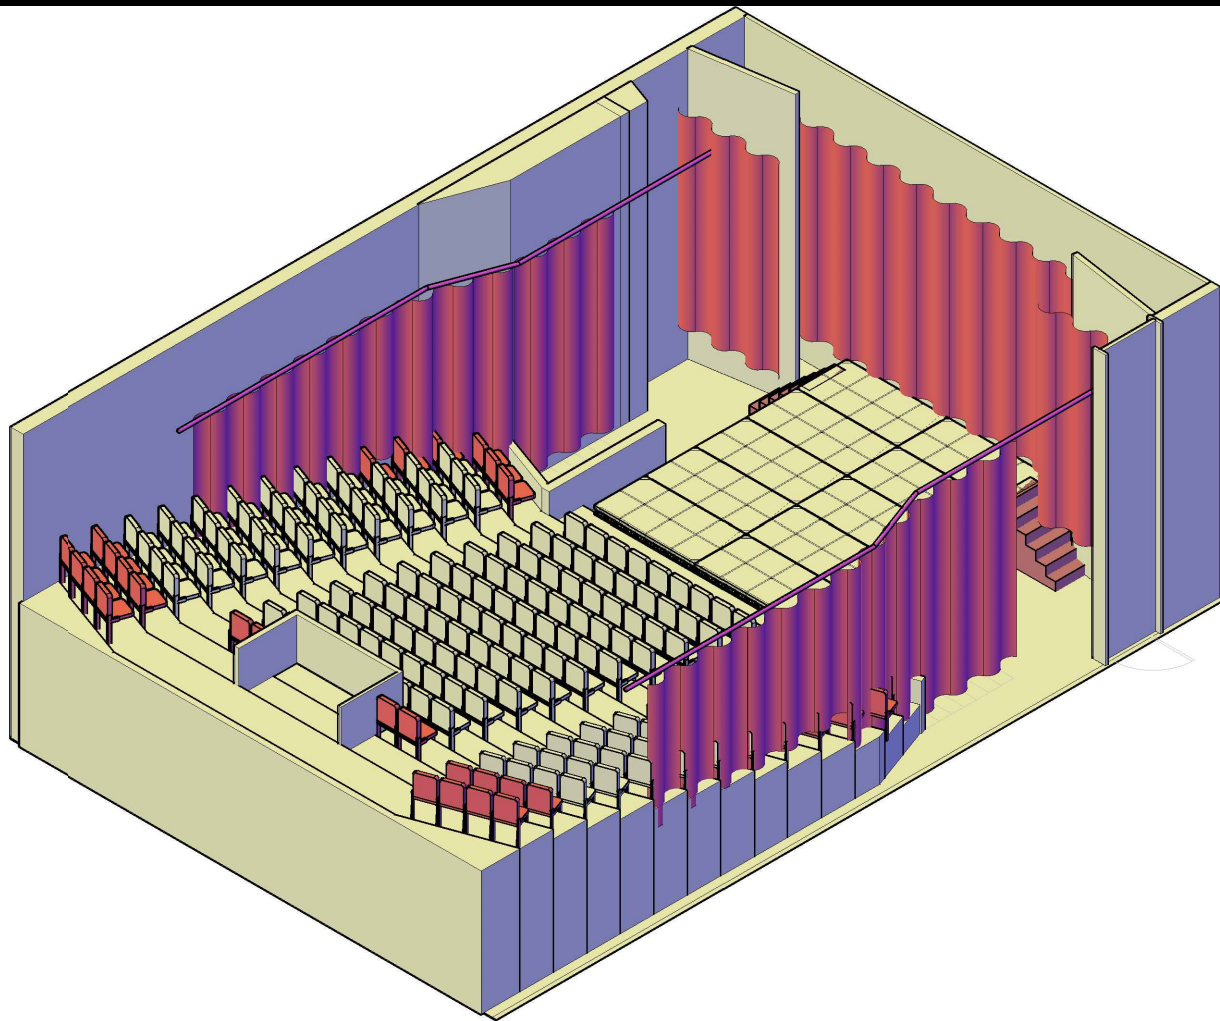

ISO

VIEW FROM STAGE

ISSUED FOR CONSTRUCTION

ELEVATION

A 09/09/15 FIRST ISSUE	TITLE				
	ASSEMBLY FESTIVAL				
	STUDIO TWO - ISO				
	SIZE	SCALE	DRAWN	DATE	REV
A3	NTS	PM	01/07/11	A	
FILE NAME					
GA_3D_STUDIOTWO					
CONFIDENTIAL					
DO NOT DISTRIBUTE					