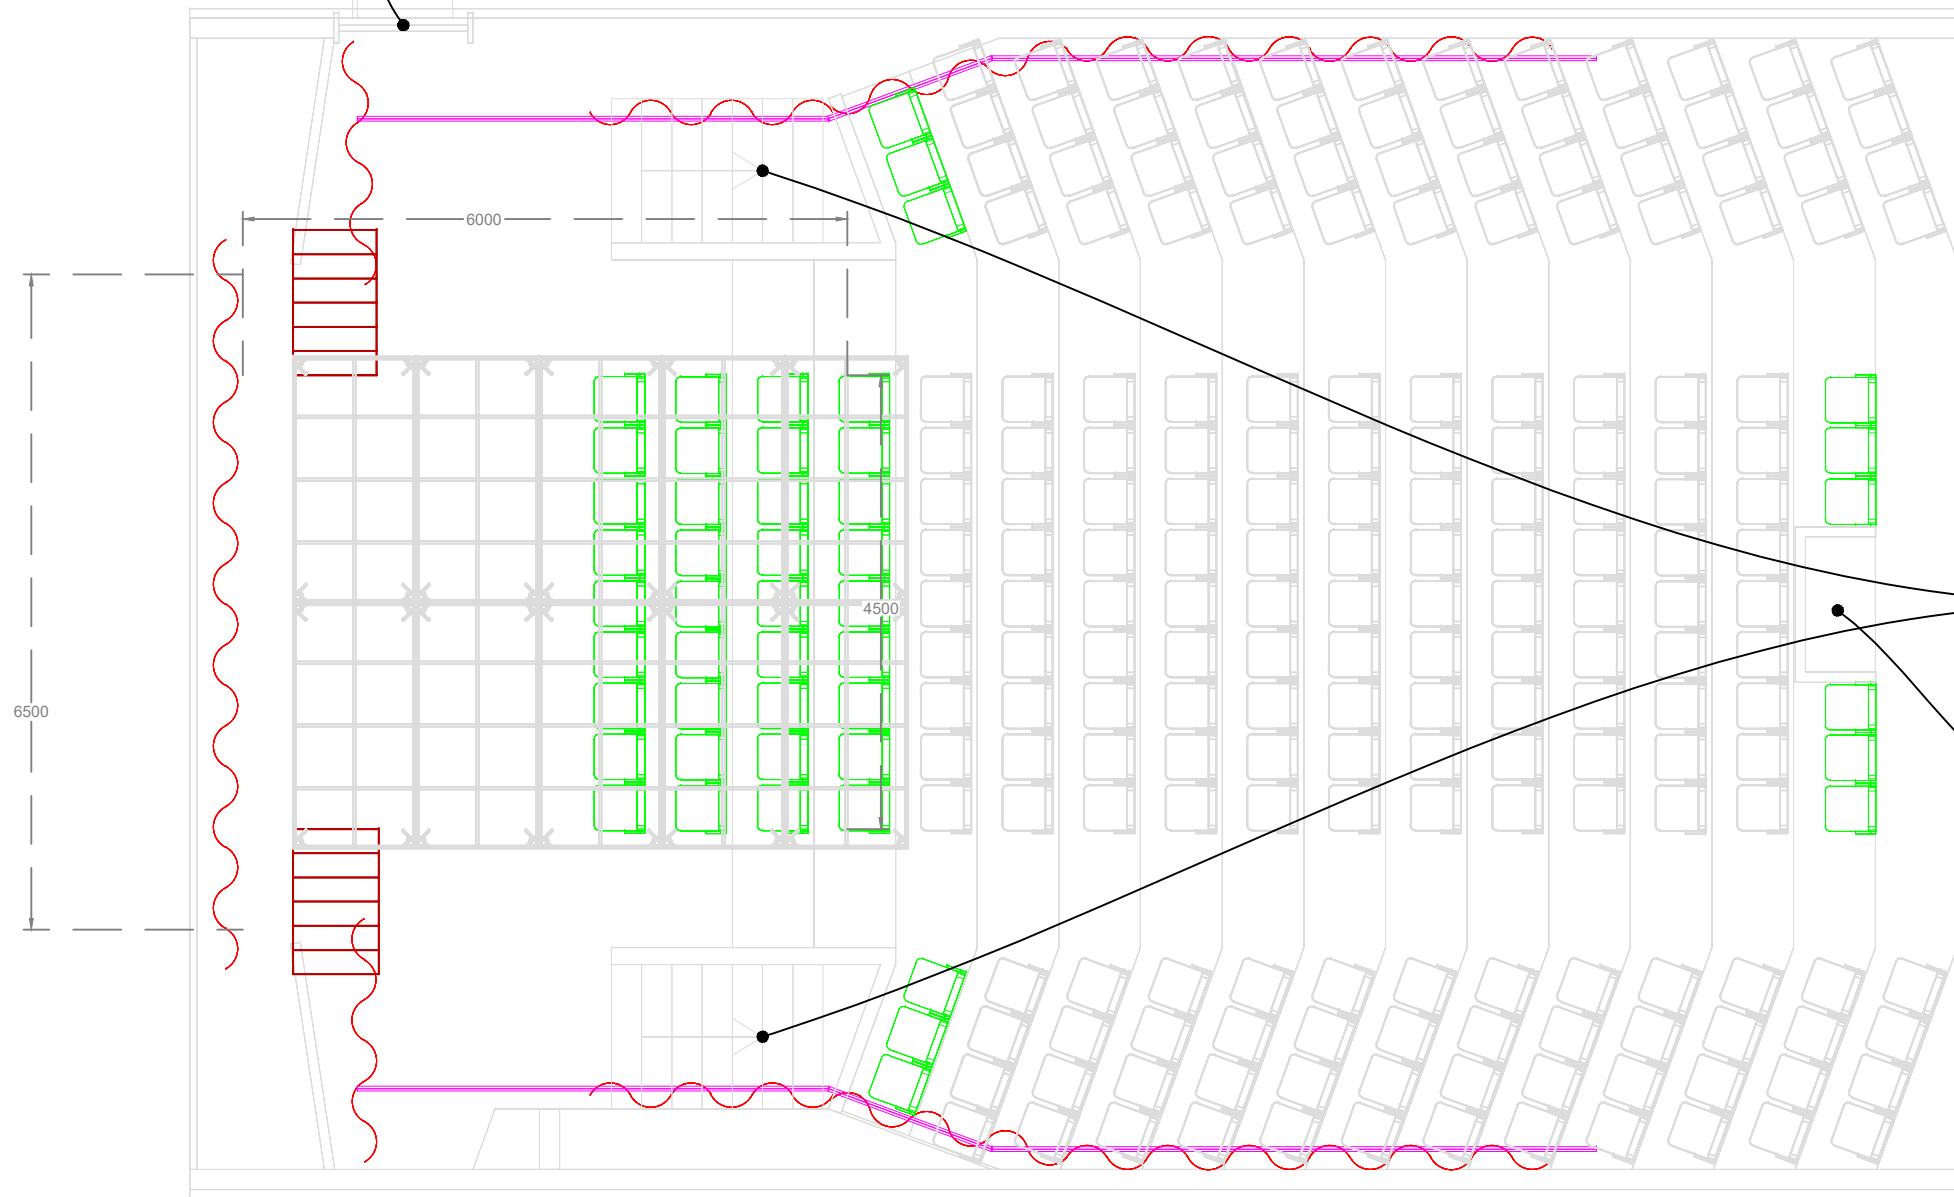

PLAN

ISSUED FOR CONSTRUCTION

EXIT TO DRESSING ROOM

AUDIENCE ENTRANCE UNDER SEATING

CONTROL

SCALE 1:75

A 09/09/15 FIRST ISSUE	TITLE				
	ASSEMBLY FESTIVAL				
	STUDIO TWO - PLAN				
	SIZE	SCALE	DRAWN	DATE	REV
A3	1:75	PM	01/07/11	A	
FILE NAME					
GA_3D_STUDIOTWO					
CONFIDENTIAL					
DO NOT DISTRIBUTE					