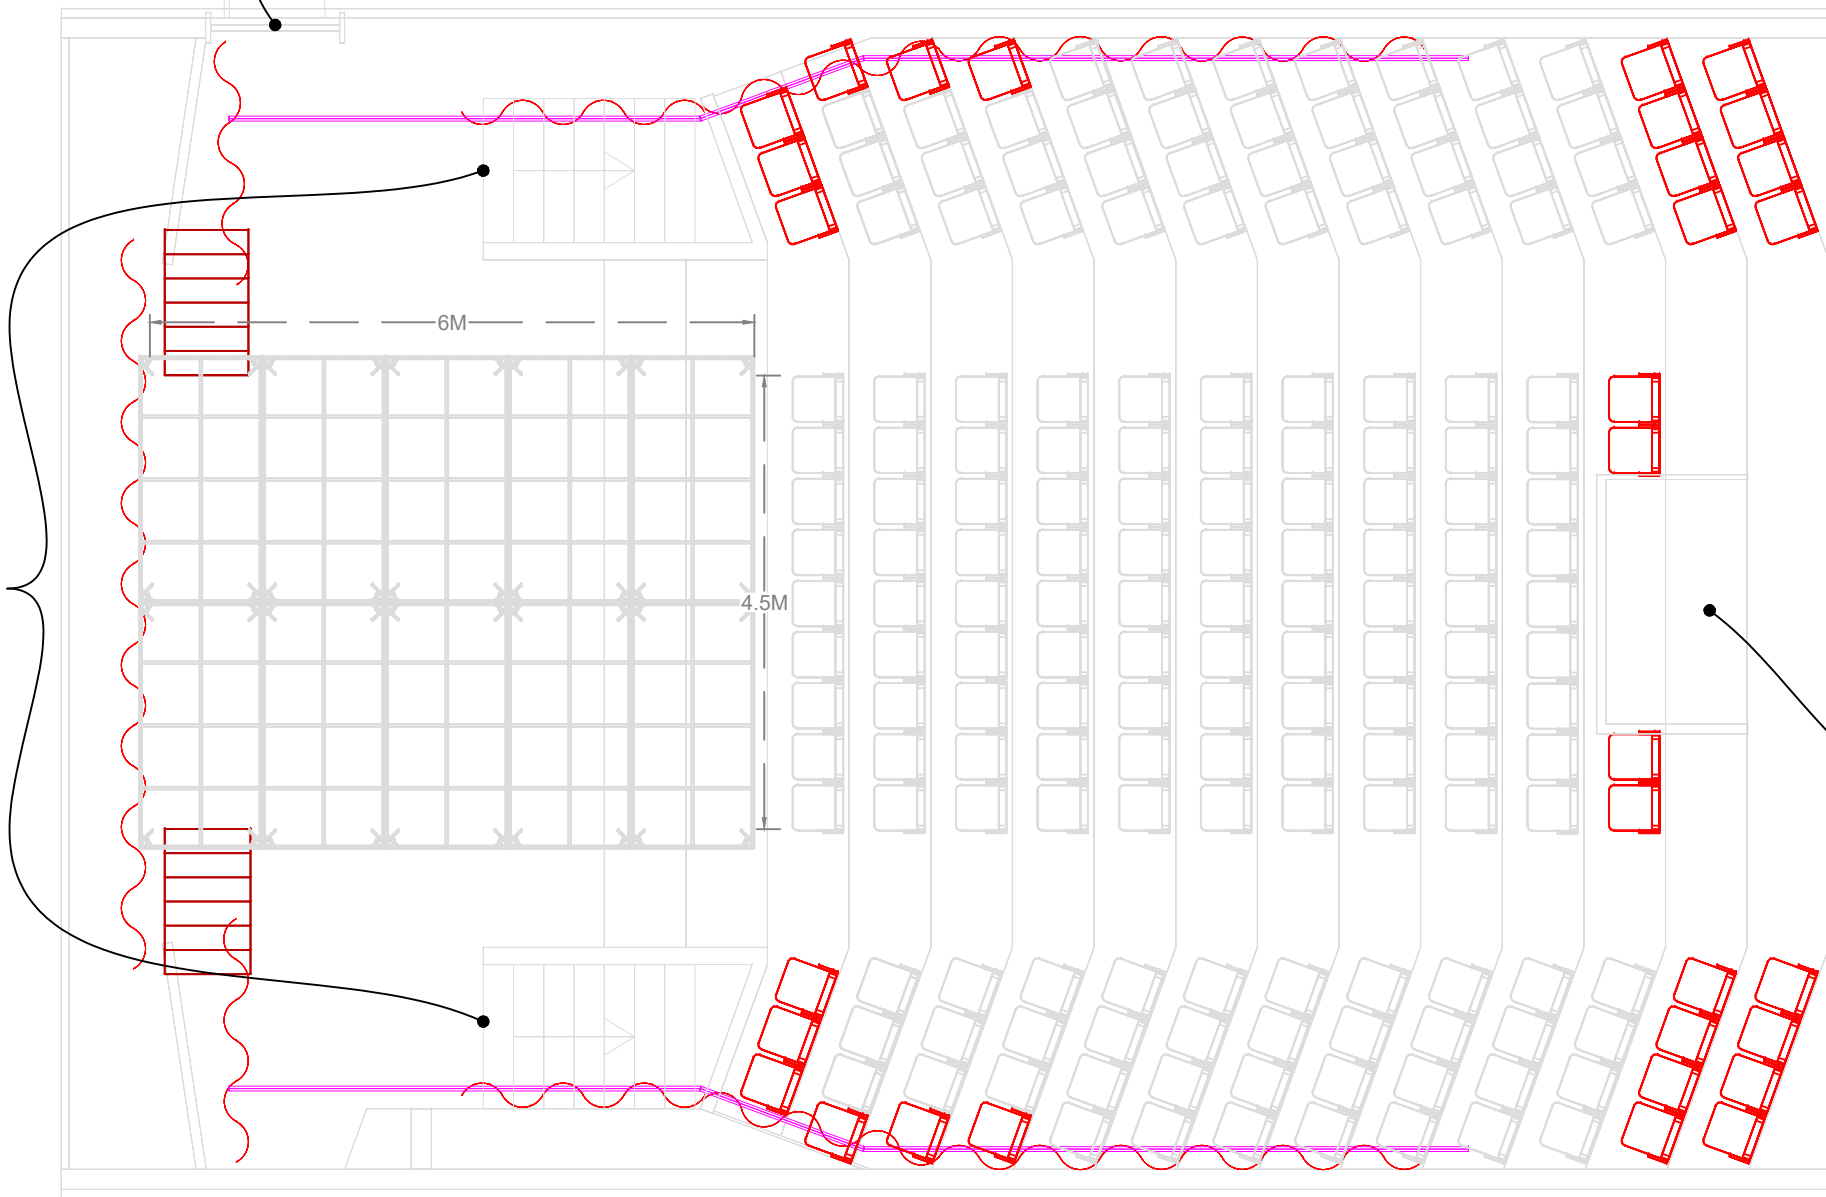

PLAN

ISSUED FOR CONSTRUCTION

EXIT TO DRESSING ROOM

AUDIENCE ENTRANCE UNDER SEATING

CONTROL

SCALE 1:75

B 25/01/19 Update seating	TITLE ASSEMBLY FESTIVAL STUDIO TWO - PLAN				
	SIZE A3	SCALE 1:75	DRAWN PM	DATE 01/07/11	REV A
	FILE NAME GA_3D_STUDIOTWO				
	CONFIDENTIAL DO NOT DISTRIBUTE				