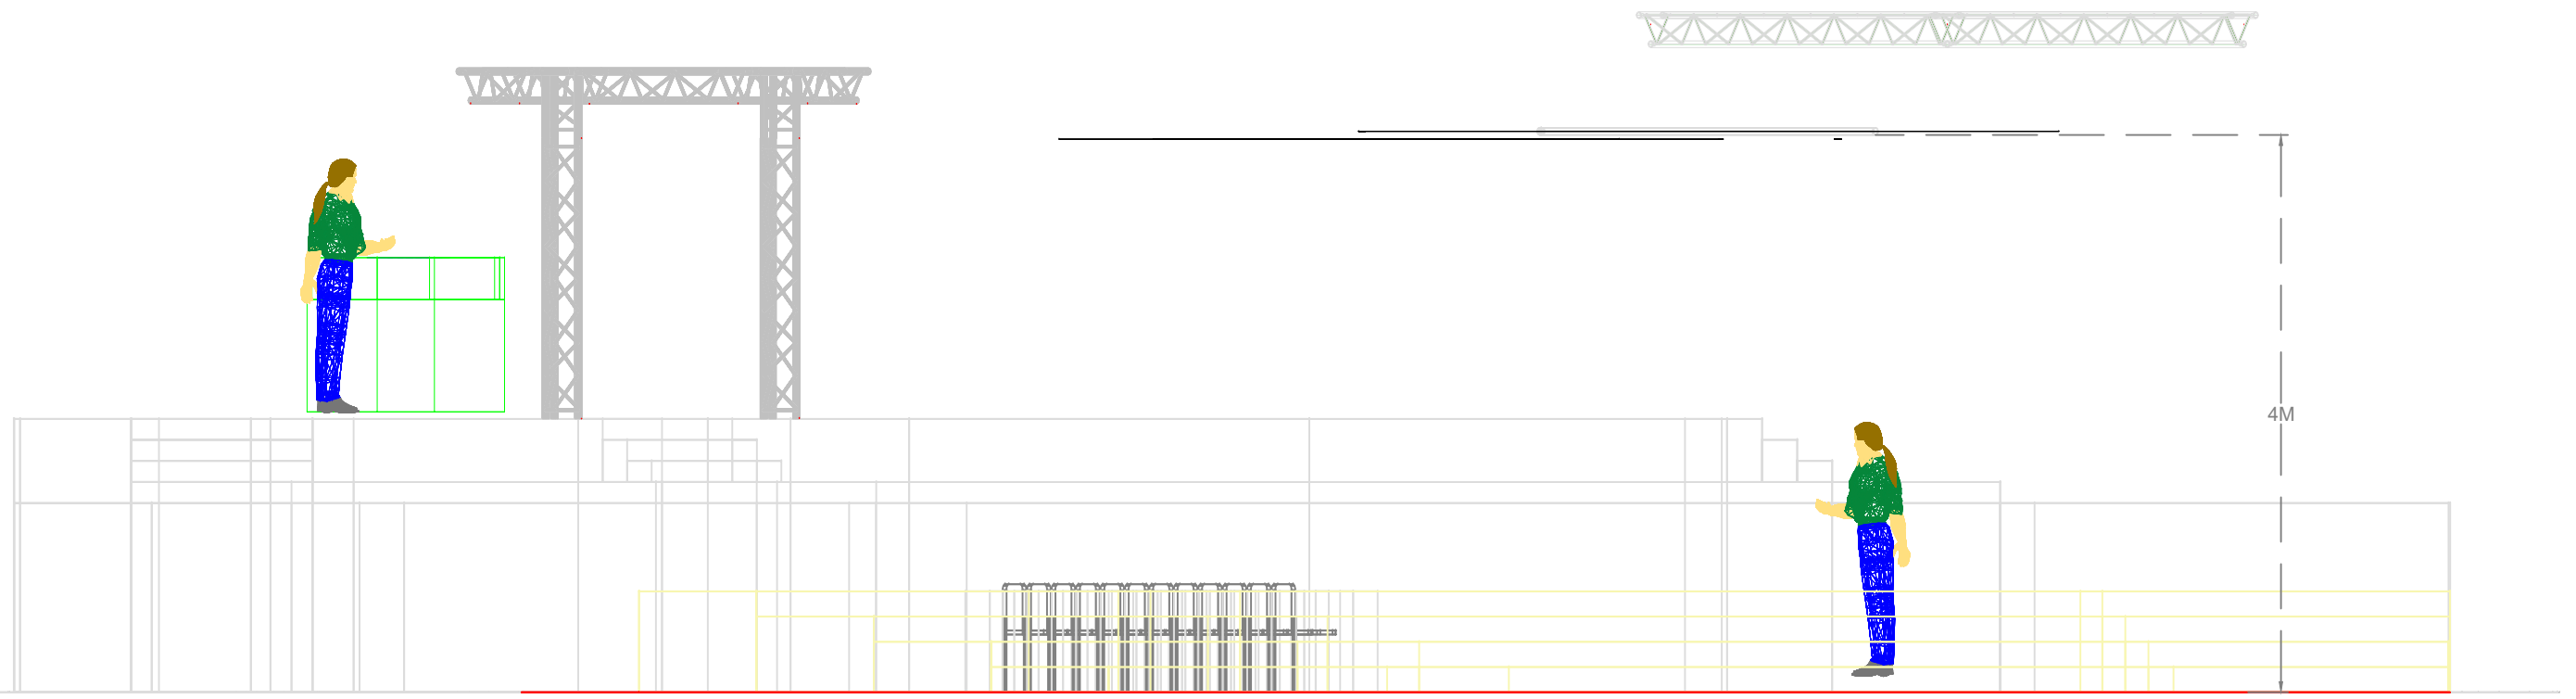

ELEVATION

REVIEW ONLY
NOT FOR CONSTRUCTION

A 16/06/17 FIRST ISSUE	TITLE				
	ASSEMBLY FESTIVAL OVERVIEW - ELEVATION				
	SIZE	SCALE	DRAWN	DATE	REV
	A3	1:50	PM	16/06/17	A
FILE NAME					
GA_3D_STUDIOTHREE					
CONFIDENTIAL DO NOT DISTRIBUTE					