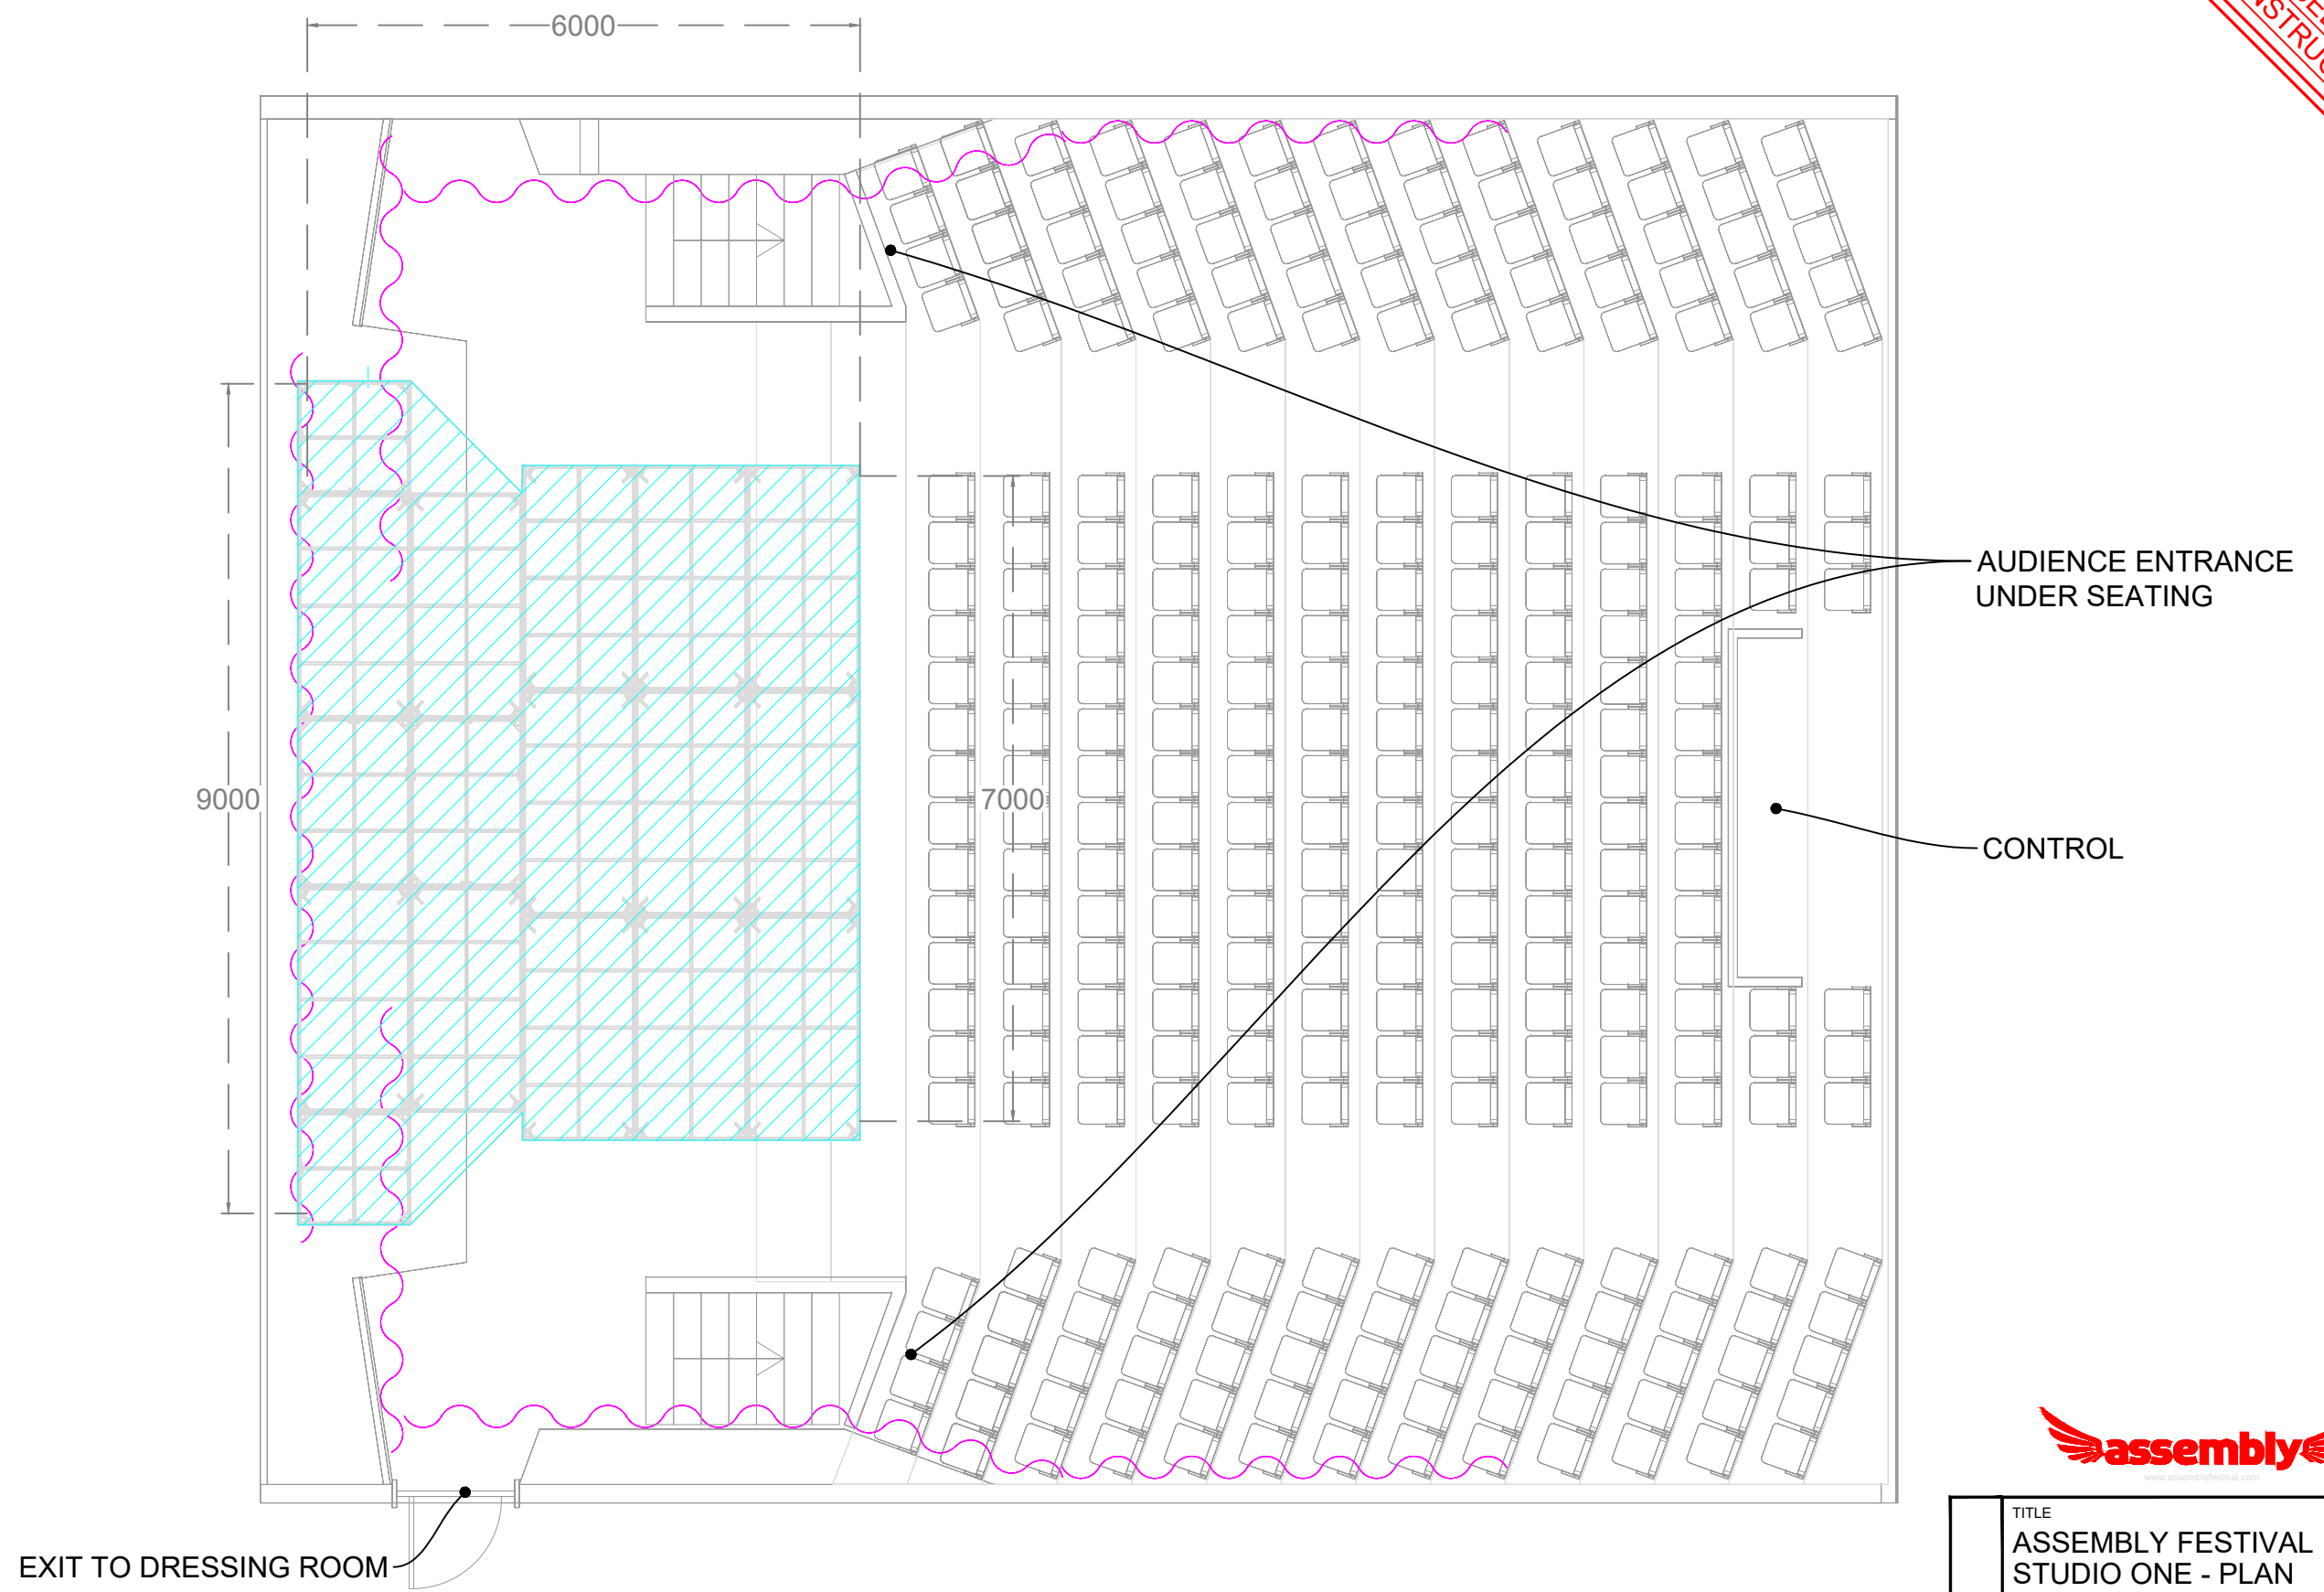

PLAN

ISSUED FOR CONSTRUCTION

A 22/07/15 FIRST ISSUE	TITLE				A
	ASSEMBLY FESTIVAL				
	STUDIO ONE - PLAN				
	SIZE	SCALE	DRAWN	DATE	
A3	1:75	PM	22/07/15		
FILE NAME					
GA_3D_STUDIOONE					
CONFIDENTIAL					
DO NOT DISTRIBUTE					