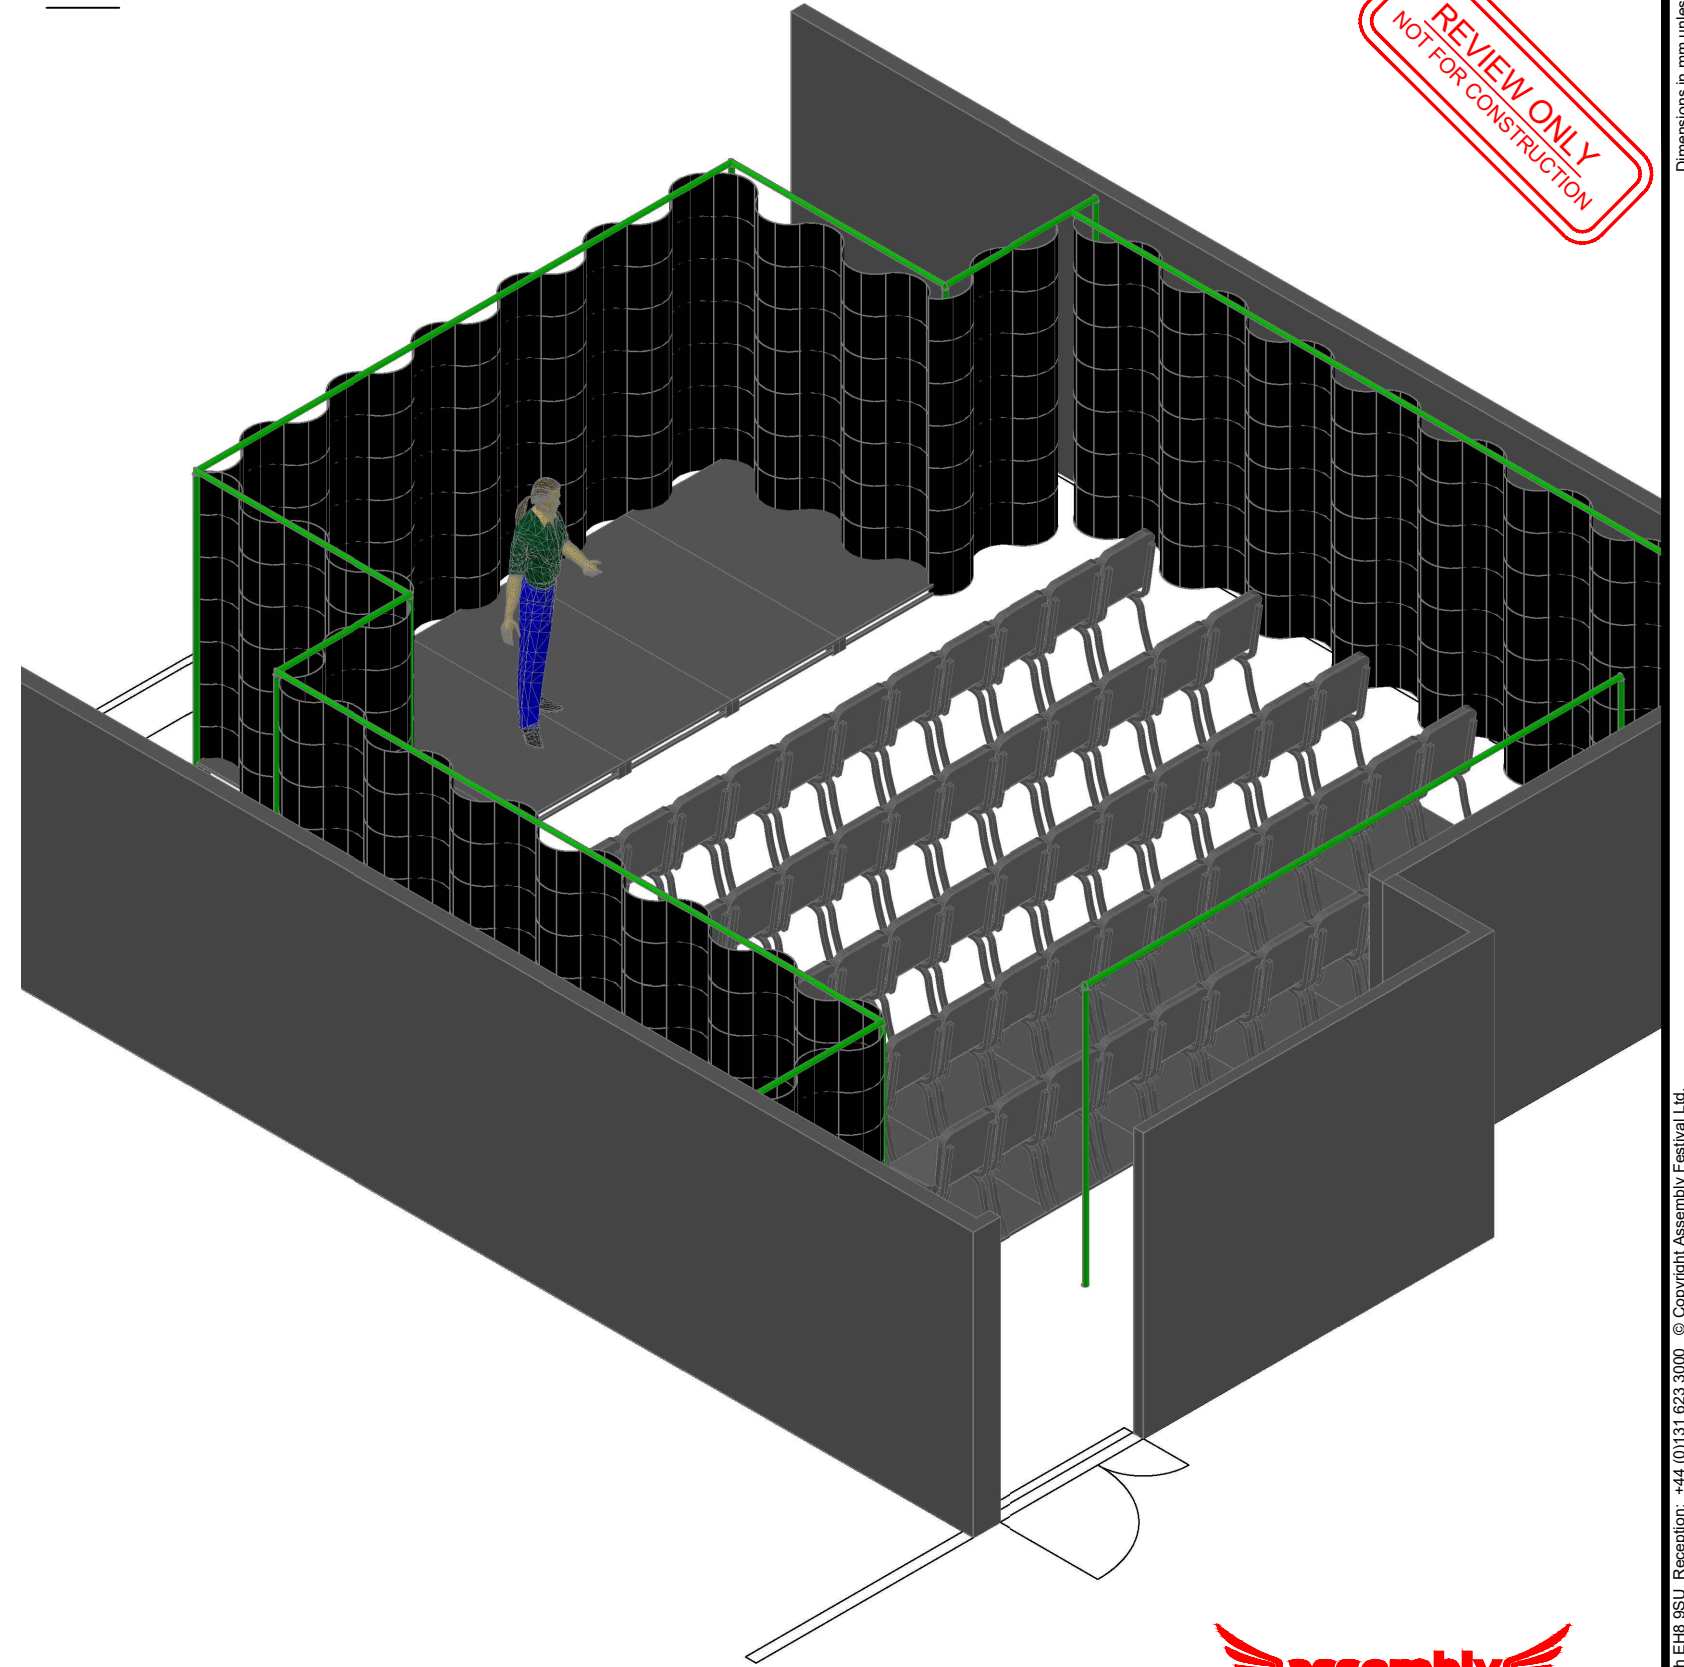

PLAN

ELEVATION

ISO

A 07/06/17 FIRST ISSUE	TITLE AF - STUDIO FIVE				
	SIZE A3	SCALE CHECK	DRAWN PM	DATE 07/06/17	REV A
	FILE NAME GA_3D_STUDIOFOUR				
	CONFIDENTIAL DO NOT DISTRIBUTE				