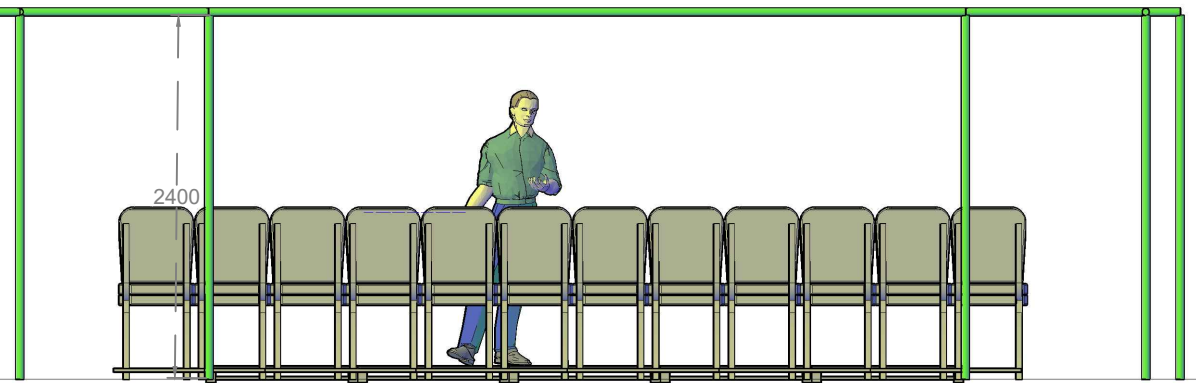

PLAN

ELEVATION

ISO

A 07/06/17 FIRST ISSUE	TITLE AF - STUDIO FIVE				
	SIZE A3	SCALE CHECK	DRAWN PM	DATE 07/06/17	REV A
	FILE NAME GA_3D_STUDIOFOUR				
	CONFIDENTIAL DO NOT DISTRIBUTE				