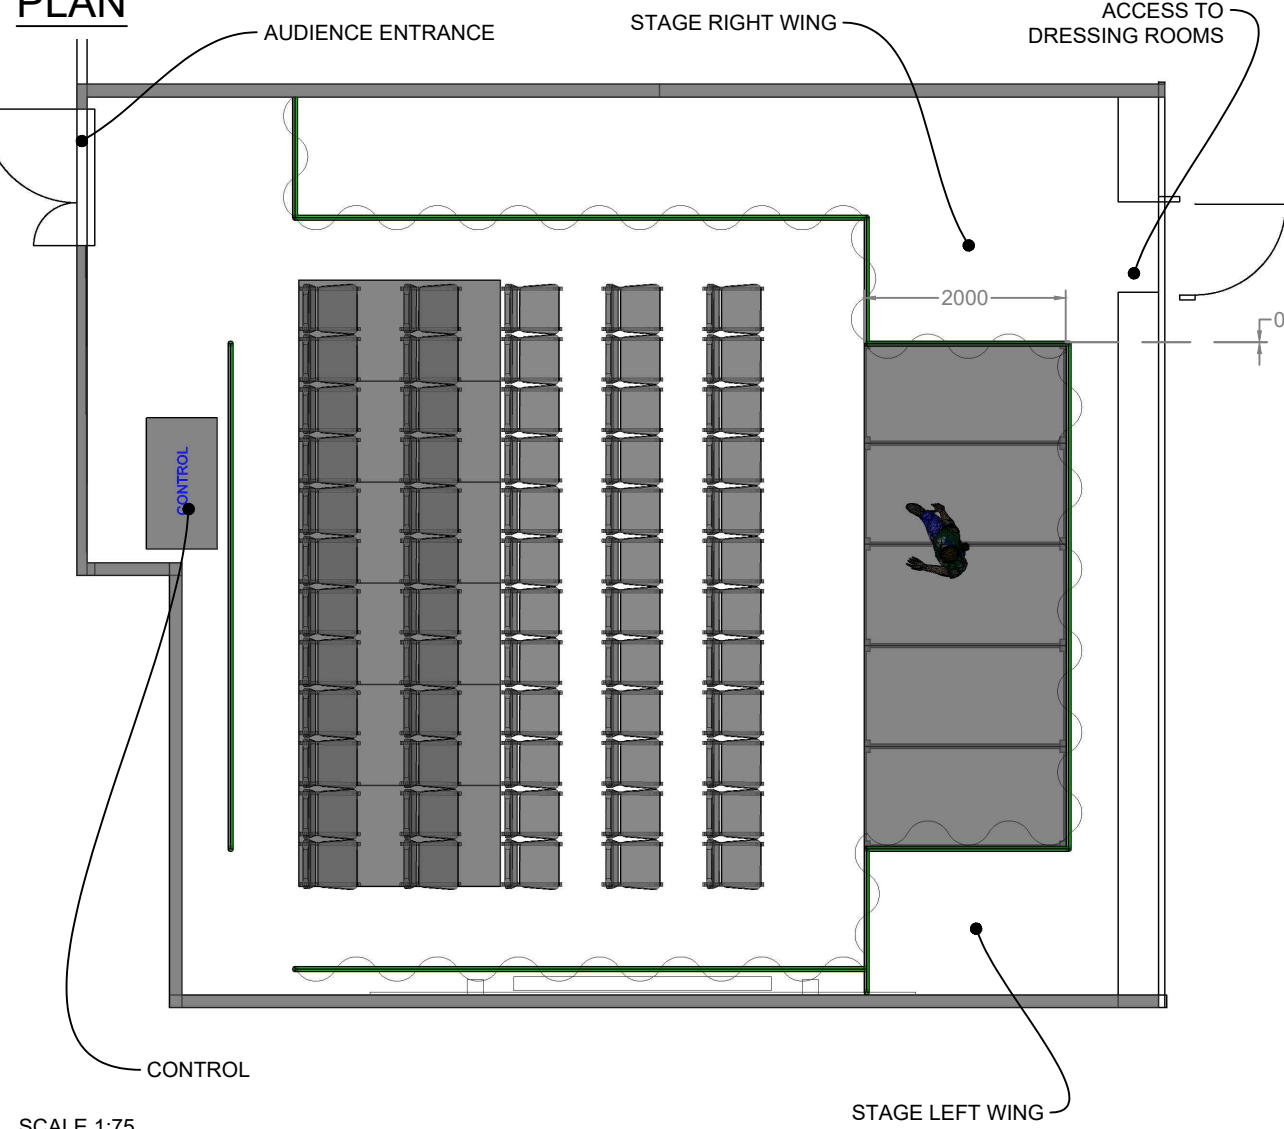

PLAN

ELEVATION

ISO

A 07/06/17 FIRST ISSUE	TITLE AF - STUDIO FIVE				
	SIZE A3	SCALE CHECK	DRAWN PM	DATE 07/06/17	REV A
	FILE NAME GA_3D_STUDIOFOUR				
	CONFIDENTIAL DO NOT DISTRIBUTE				