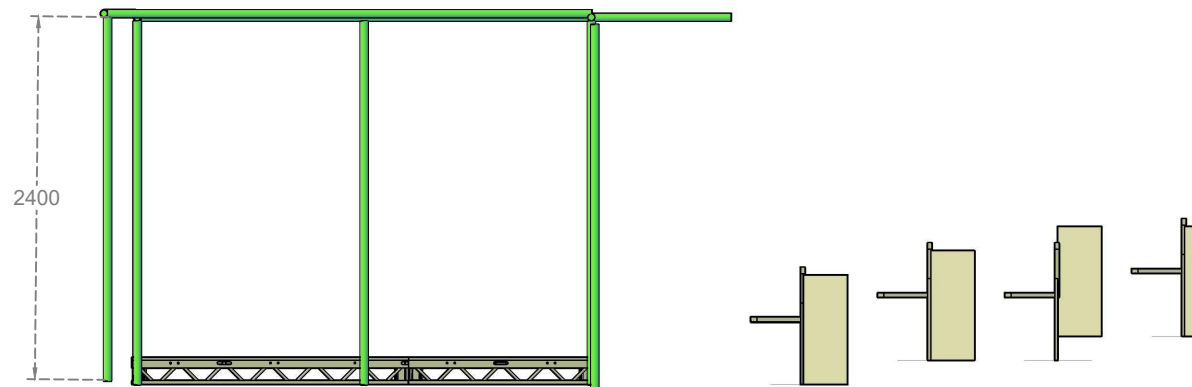

PLAN

SCALE 1:75

ELEVATION

SCALE 1:50

ISO

REVIEW ONLY
NOT FOR CONSTRUCTION

A 07/06/17 FIRST ISSUE	TITLE AF - STUDIO FIVE				
	SIZE A3	SCALE CHECK	DRAWN PM	DATE 07/06/17	REV A
	FILE NAME GA_3D_STUDIOFIVE				
	CONFIDENTIAL DO NOT DISTRIBUTE				