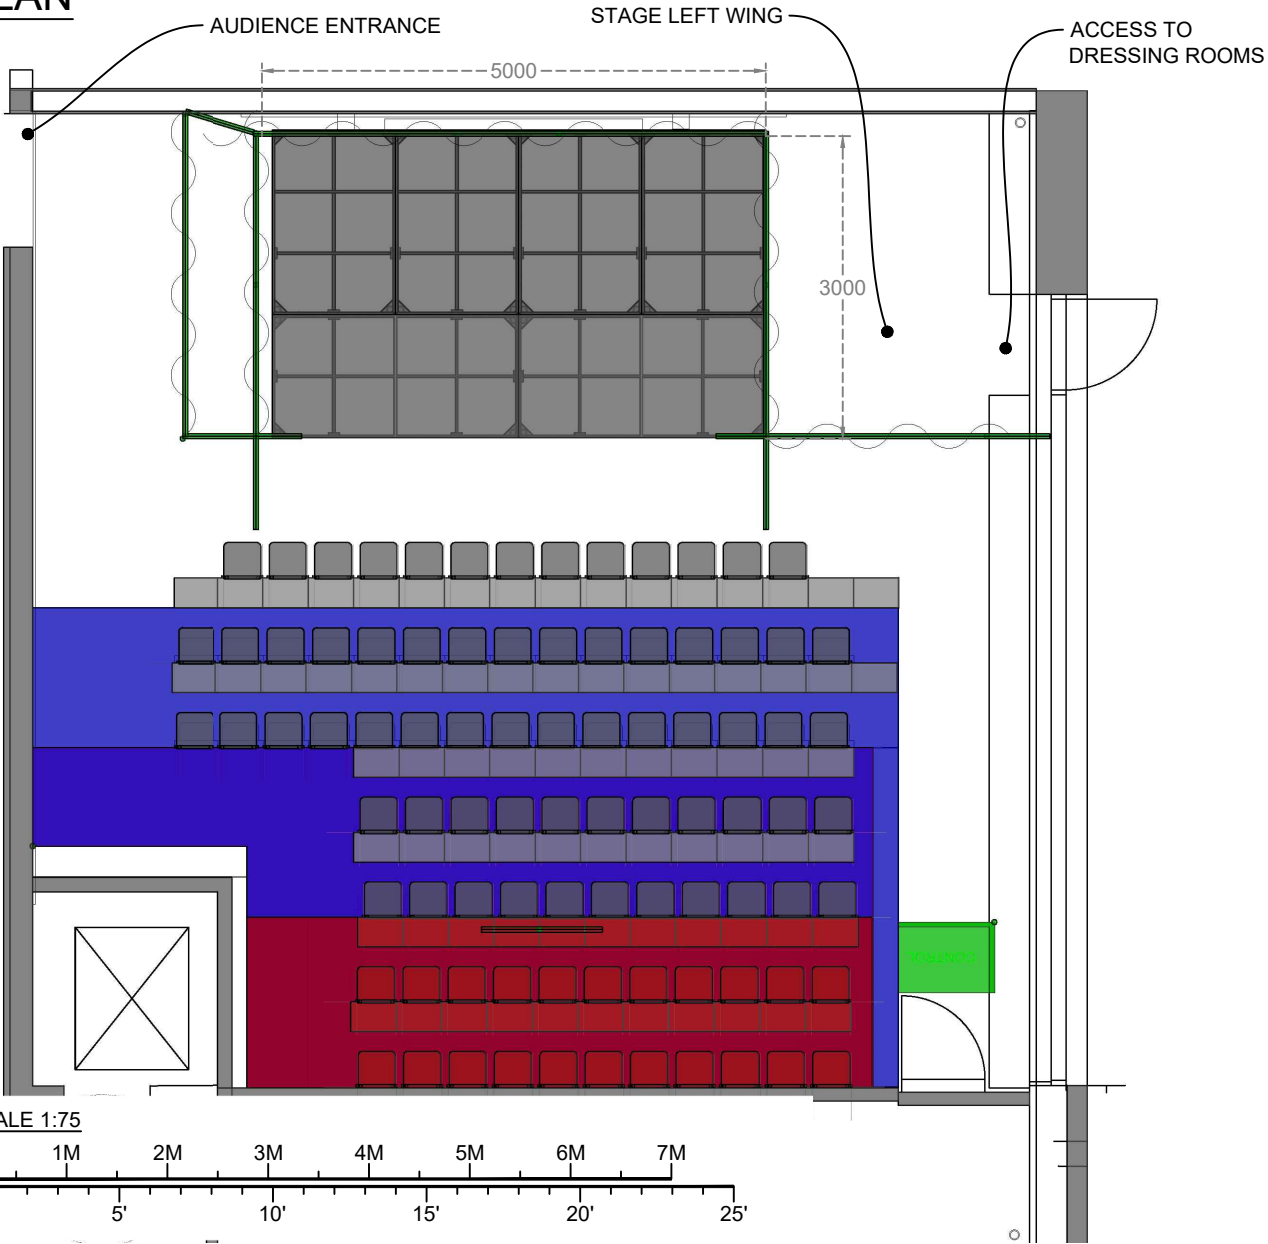

PLAN

SCALE 1:75

ELEVATION

SCALE 1:50

ISO

REVIEW ONLY
NOT FOR CONSTRUCTION

A 07/06/17 FIRST ISSUE	TITLE AF - STUDIO FIVE				
	SIZE A3	SCALE CHECK	DRAWN PM	DATE 07/06/17	REV A
	FILE NAME GA_3D_STUDIOFIVE				
	CONFIDENTIAL DO NOT DISTRIBUTE				