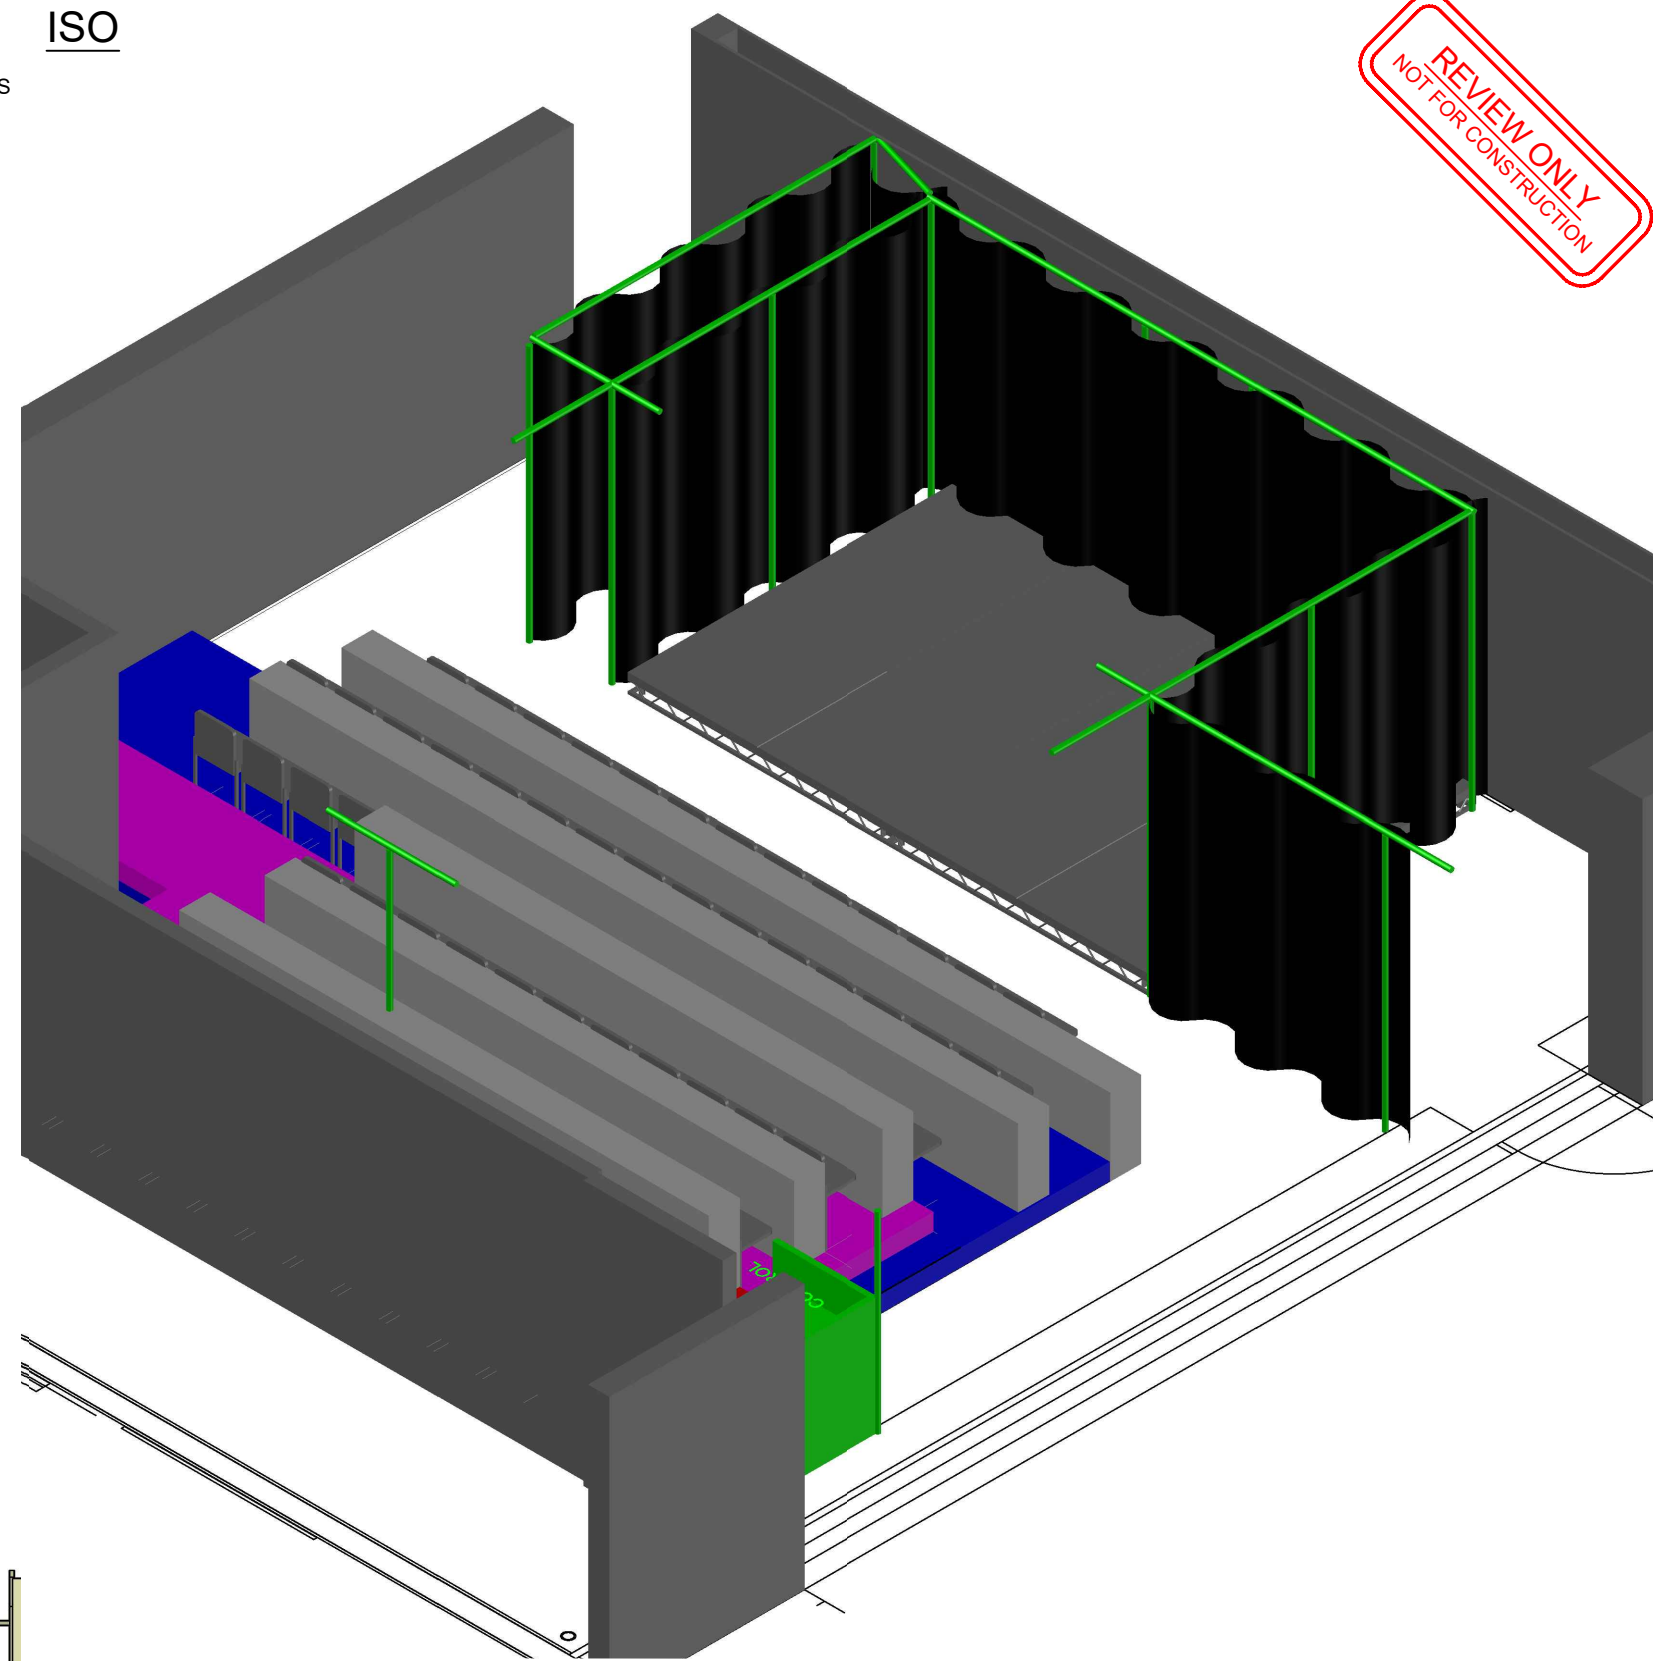

PLAN

SCALE 1:75

ELEVATION

SCALE 1:50

ISO

REVIEW ONLY
NOT FOR CONSTRUCTION

A 07/06/17 FIRST ISSUE	TITLE AF - STUDIO FIVE				
	SIZE A3	SCALE CHECK	DRAWN PM	DATE 07/06/17	REV A
	FILE NAME GA_3D_STUDIOFIVE				
	CONFIDENTIAL DO NOT DISTRIBUTE				