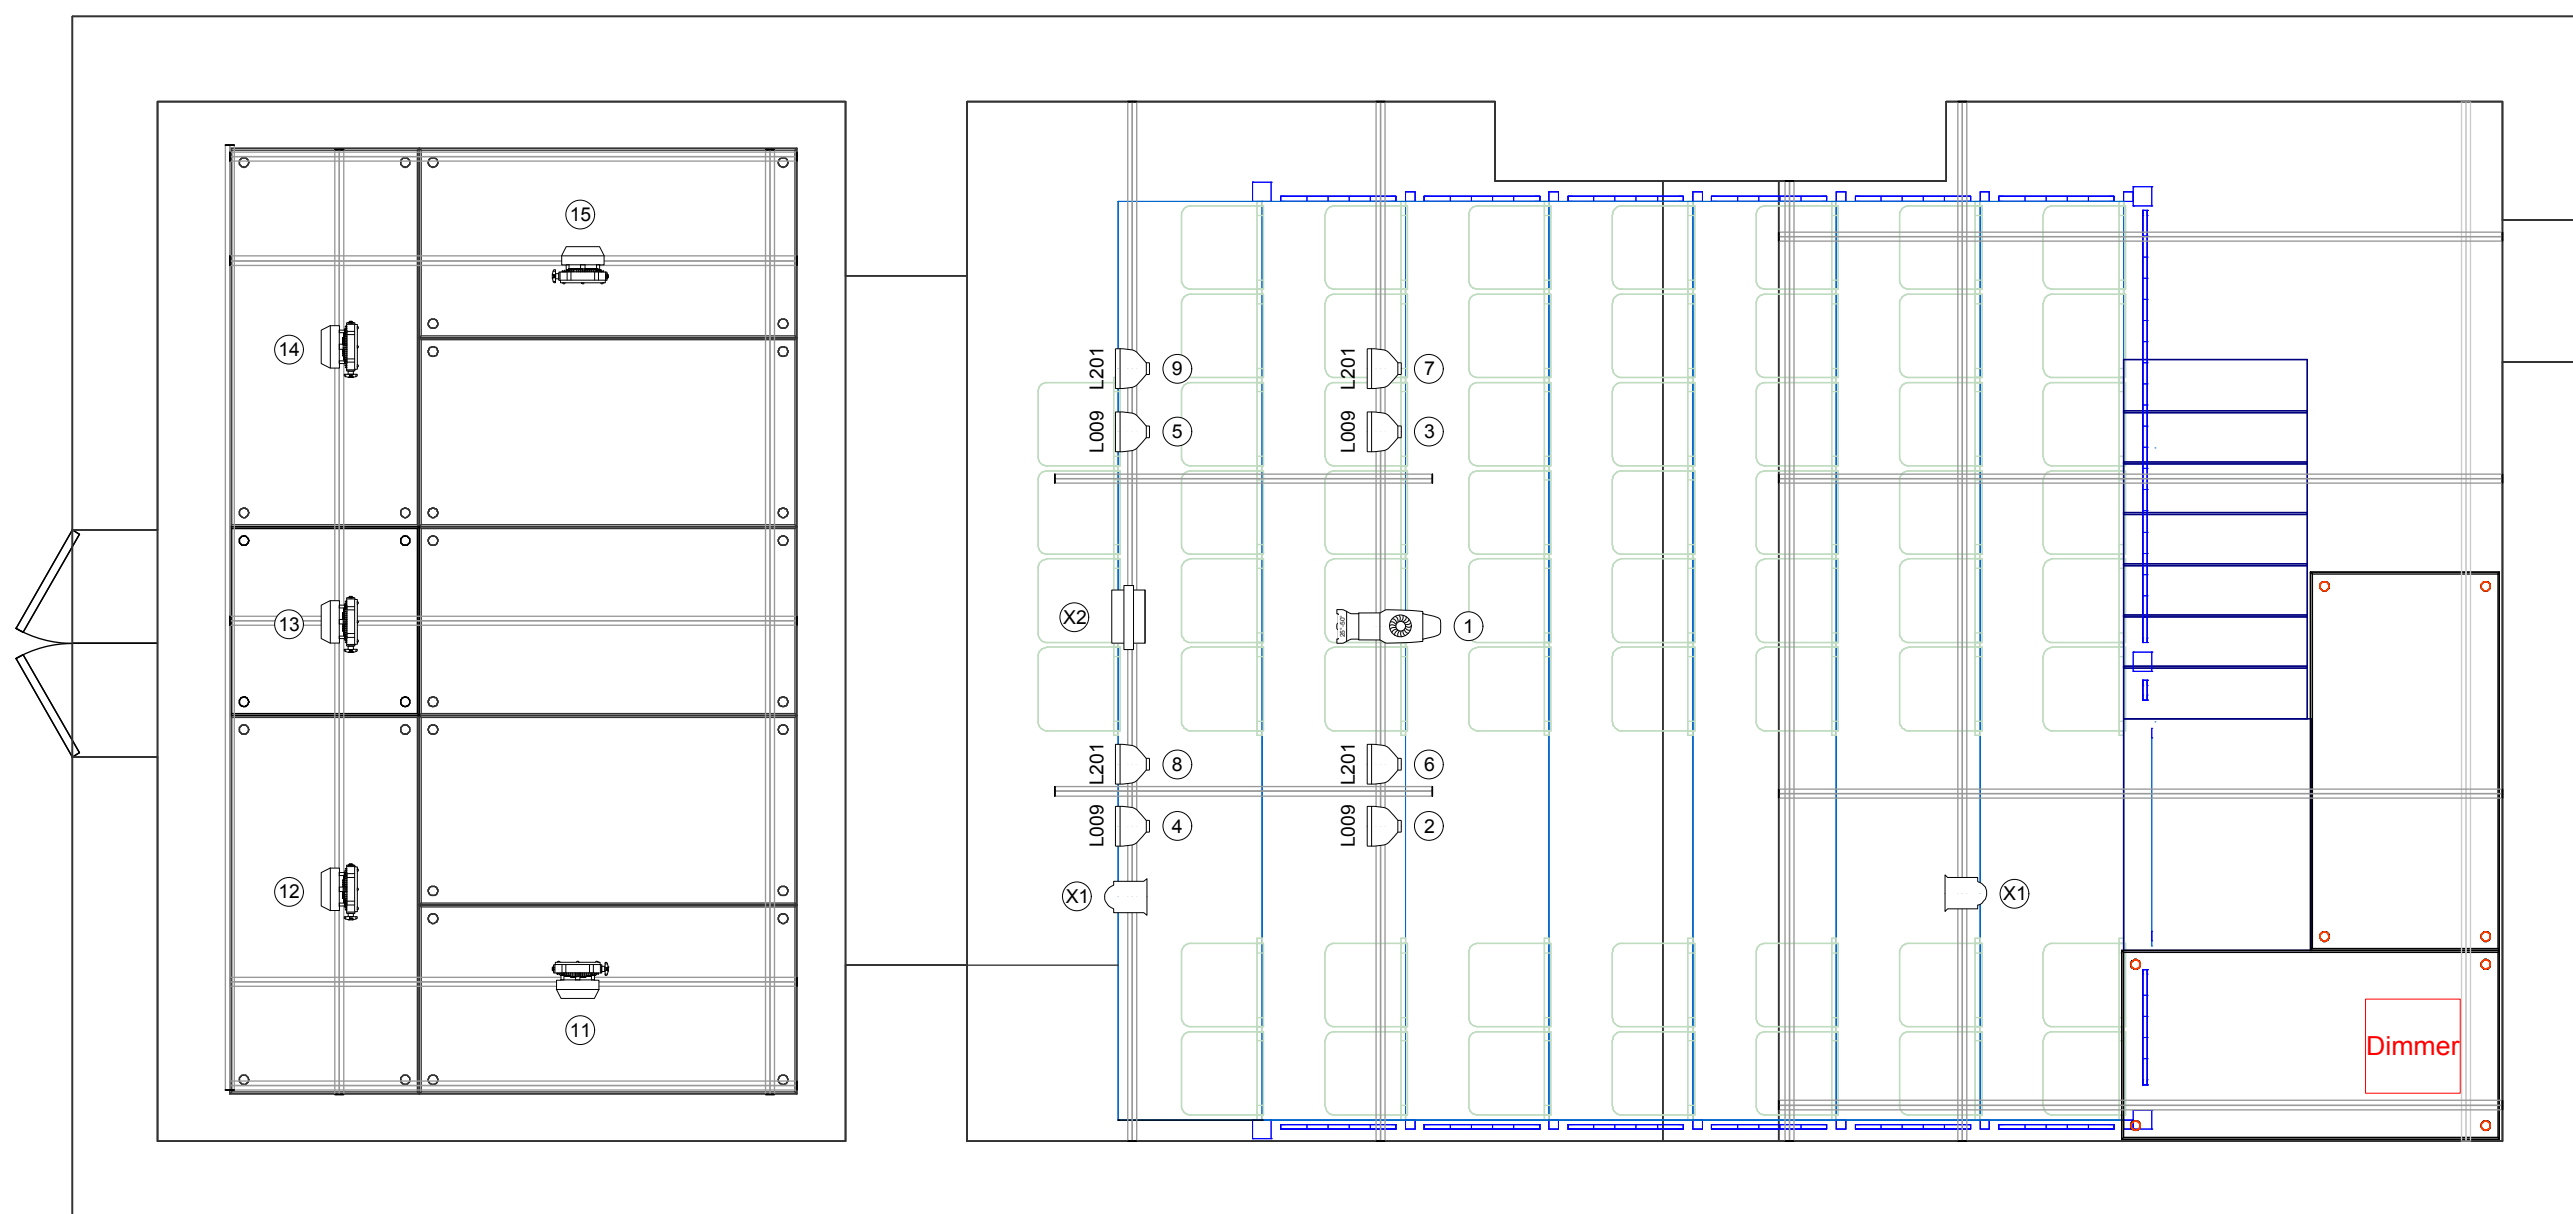

legend

Instruments	Used
500W House Light	2
Aisle Light	2
S4 Panel	8
Longman LED par MK2 RGBW	5
S4 25°-50°	1

notes

LIGHTING CONTROL:
Jester ML

DIMMERS: 18 Channels
(8 used in fixed rig)

Dimmable House Lighting

NOTE: Lighting fixtures & plan are subject to change. For most up to date plan, please contact Assembly Head of Lighting.

information

client	Assembly Festival		
project	Edinburgh Festival 2016		
venue	Roxy Downstairs		
title	Fixed LX Rig & Specials		
designer	-	scale	1:50
drawn	BB	date	26-08-2016