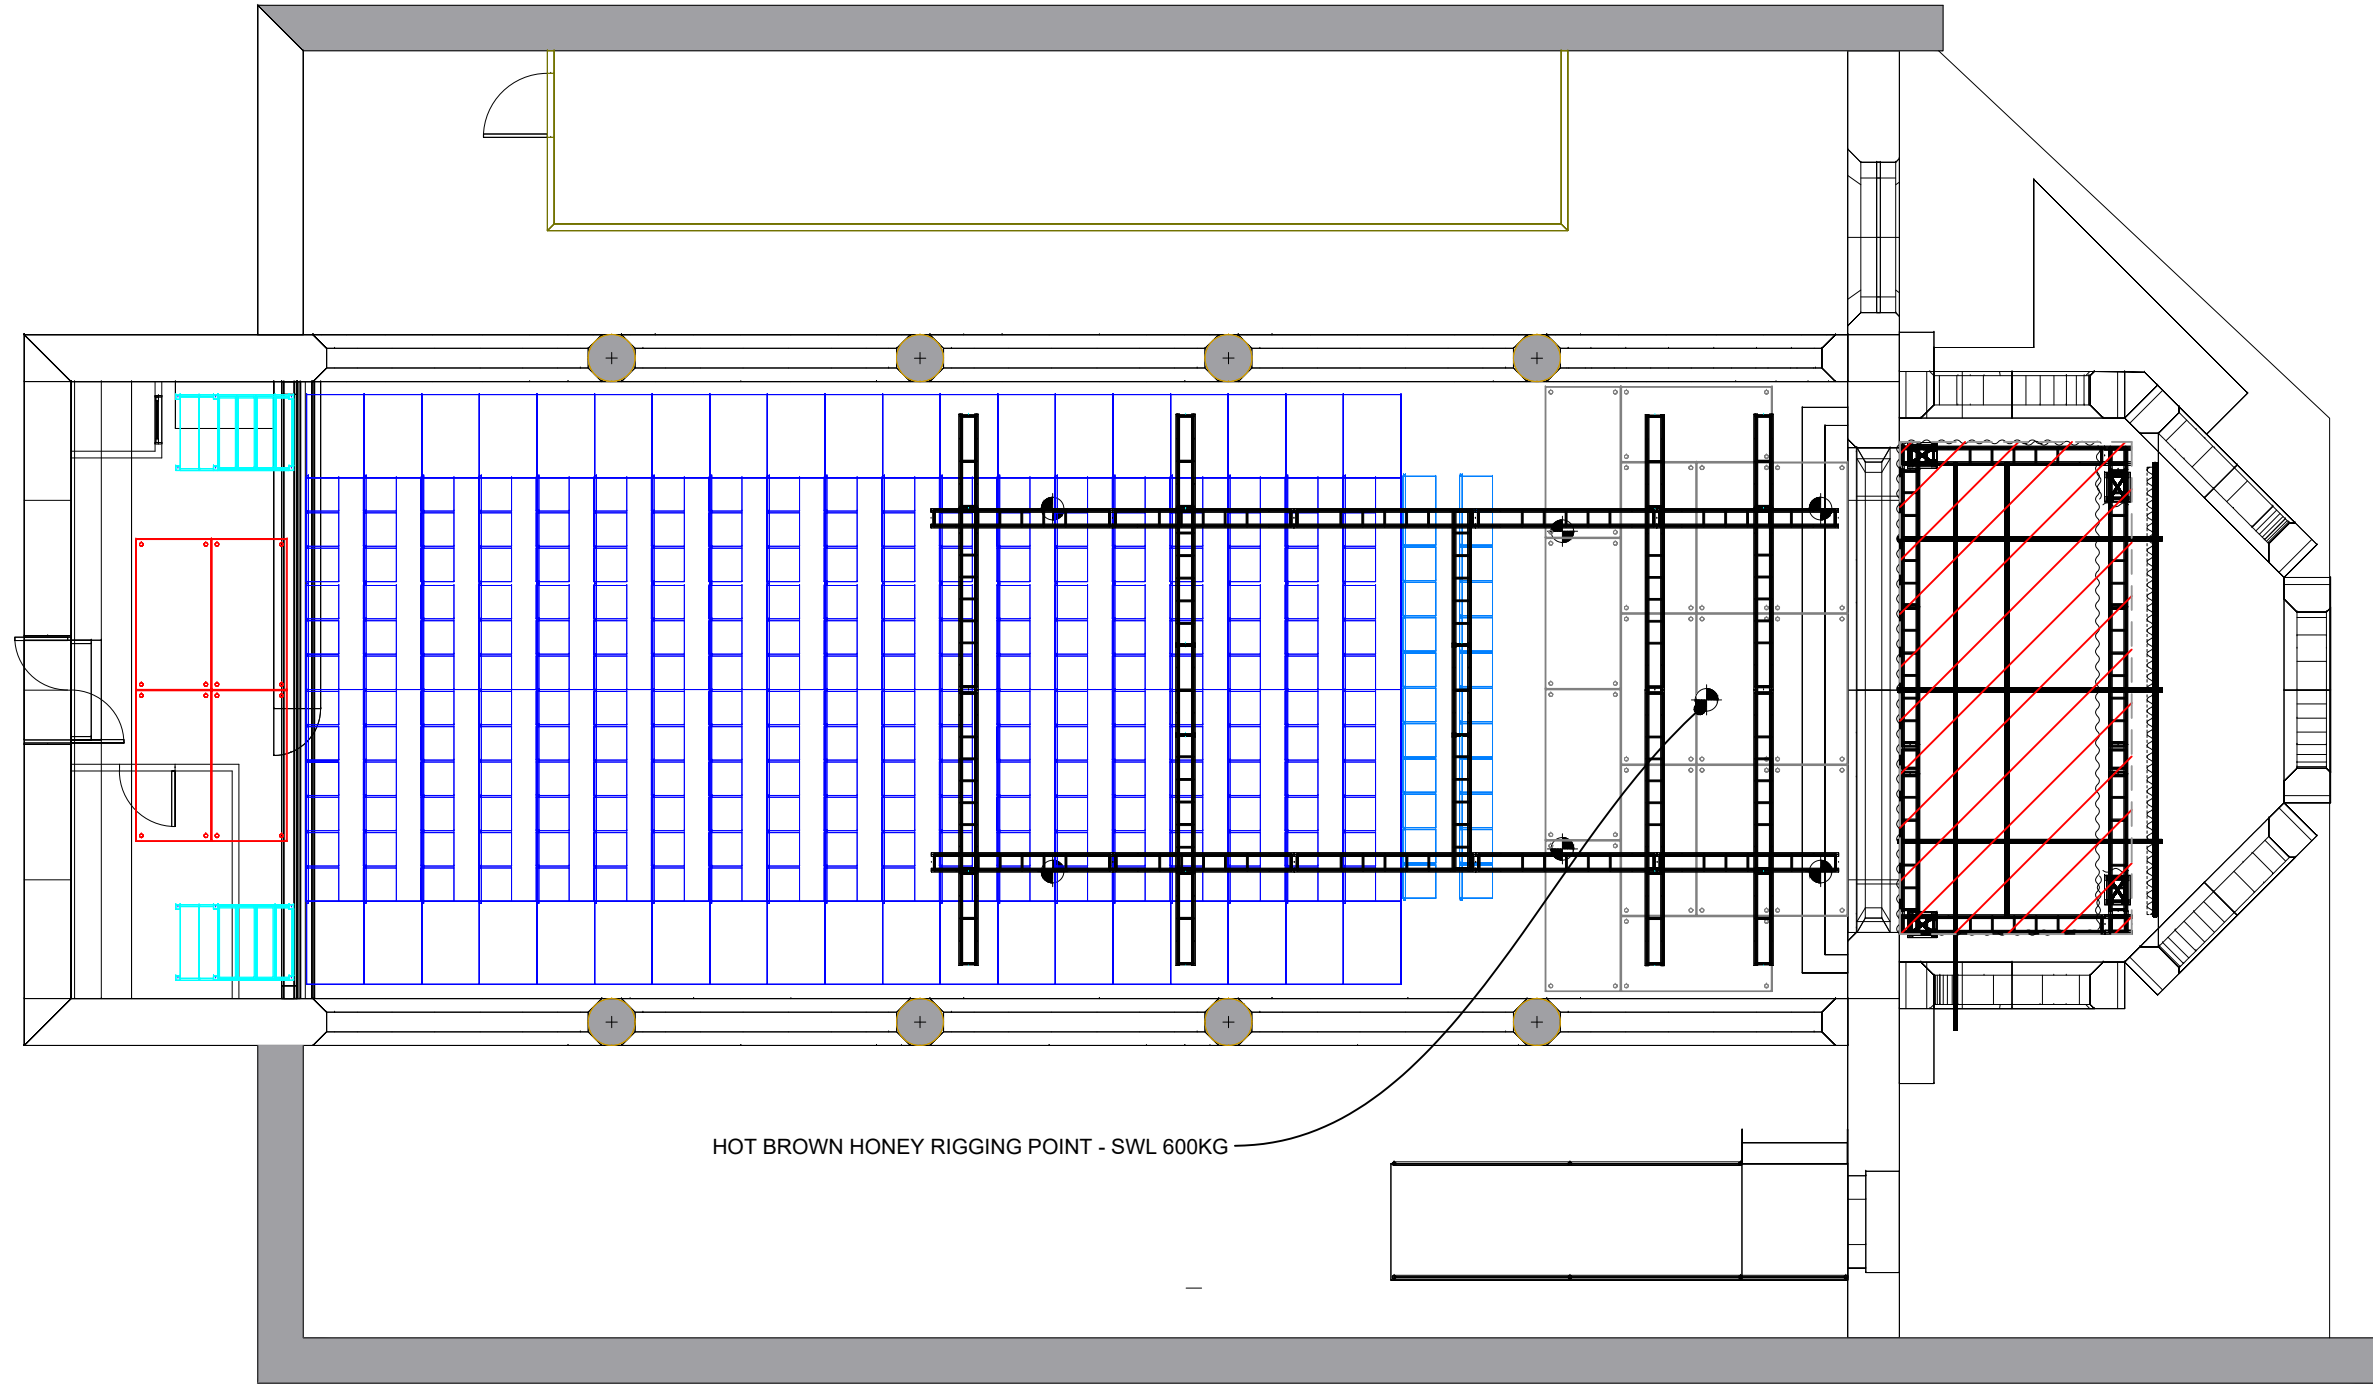

PLAN

REVIEW ONLY
NOT FOR CONSTRUCTION

HOT BROWN HONEY RIGGING POINT - SWL 600KG

SCALE 1:100

A	12/07/17 FIRST ISSUE				
	TITLE ASSEMBLY FESTIVAL ROXY CENTRAL - PLAN				
	SIZE A3	SCALE 1:100	DRAWN PM	DATE 12/07/17	REV A
	FILE NAME ROXY PLAN				
CONFIDENTIAL DO NOT DISTRIBUTE					