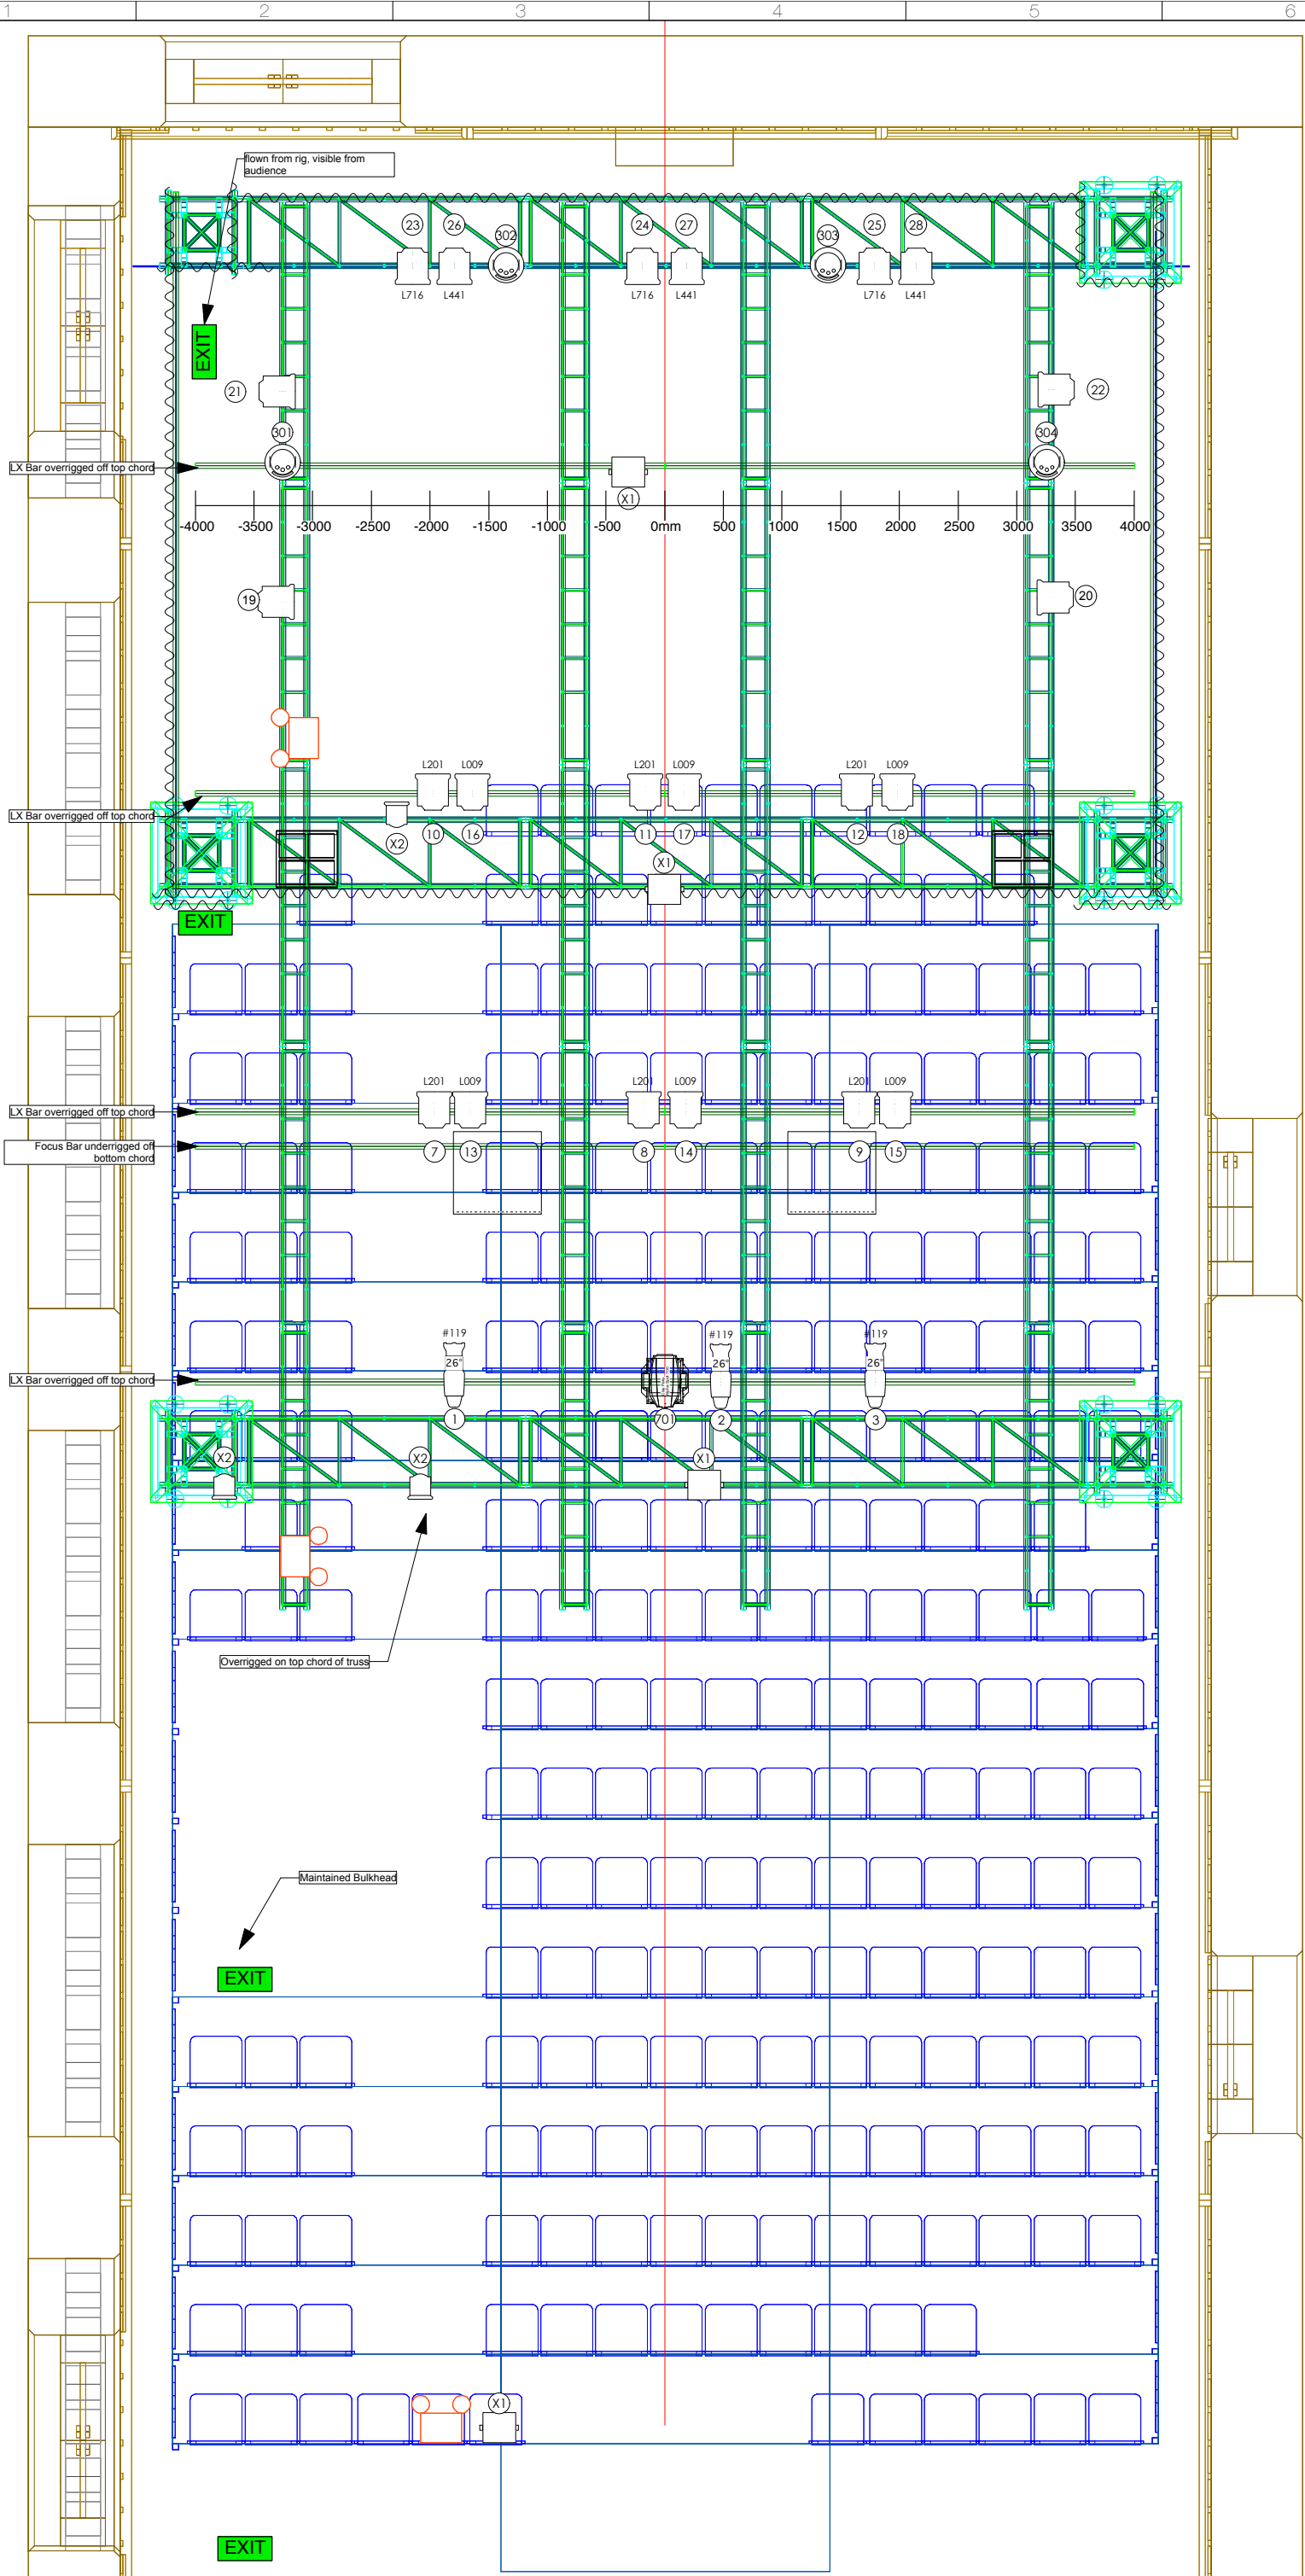

legend

Instruments	Used
Clay Paky 700 spot	1
S4-26°	3
1.2kW Fresnel	22
Aisle Light	3
Mac Aura XB	4
Coda 500	4

DIMMERS: 48 Channels
(25ch allocated to fixed rig)

Aisle Lights & House LX
on Alpha Pack

FIXED RIG MOVING LIGHTS
Available for Hire
1 x Clay Paky 700 spot no
shuttering
4 x Mac Aura XB (LED Wash)

NOTE: Lighting fixtures & plan are subject to
change. For most up to date plan, please
contact Assembly Head of Lighting.

information

client	Assembly Festival		
project	Edinburgh Festival 2017		
venue	Rainy Hall		
title	Fixed LX Rig		
designer	-	scale	1:55
drawn	BB	date	18.08.2017