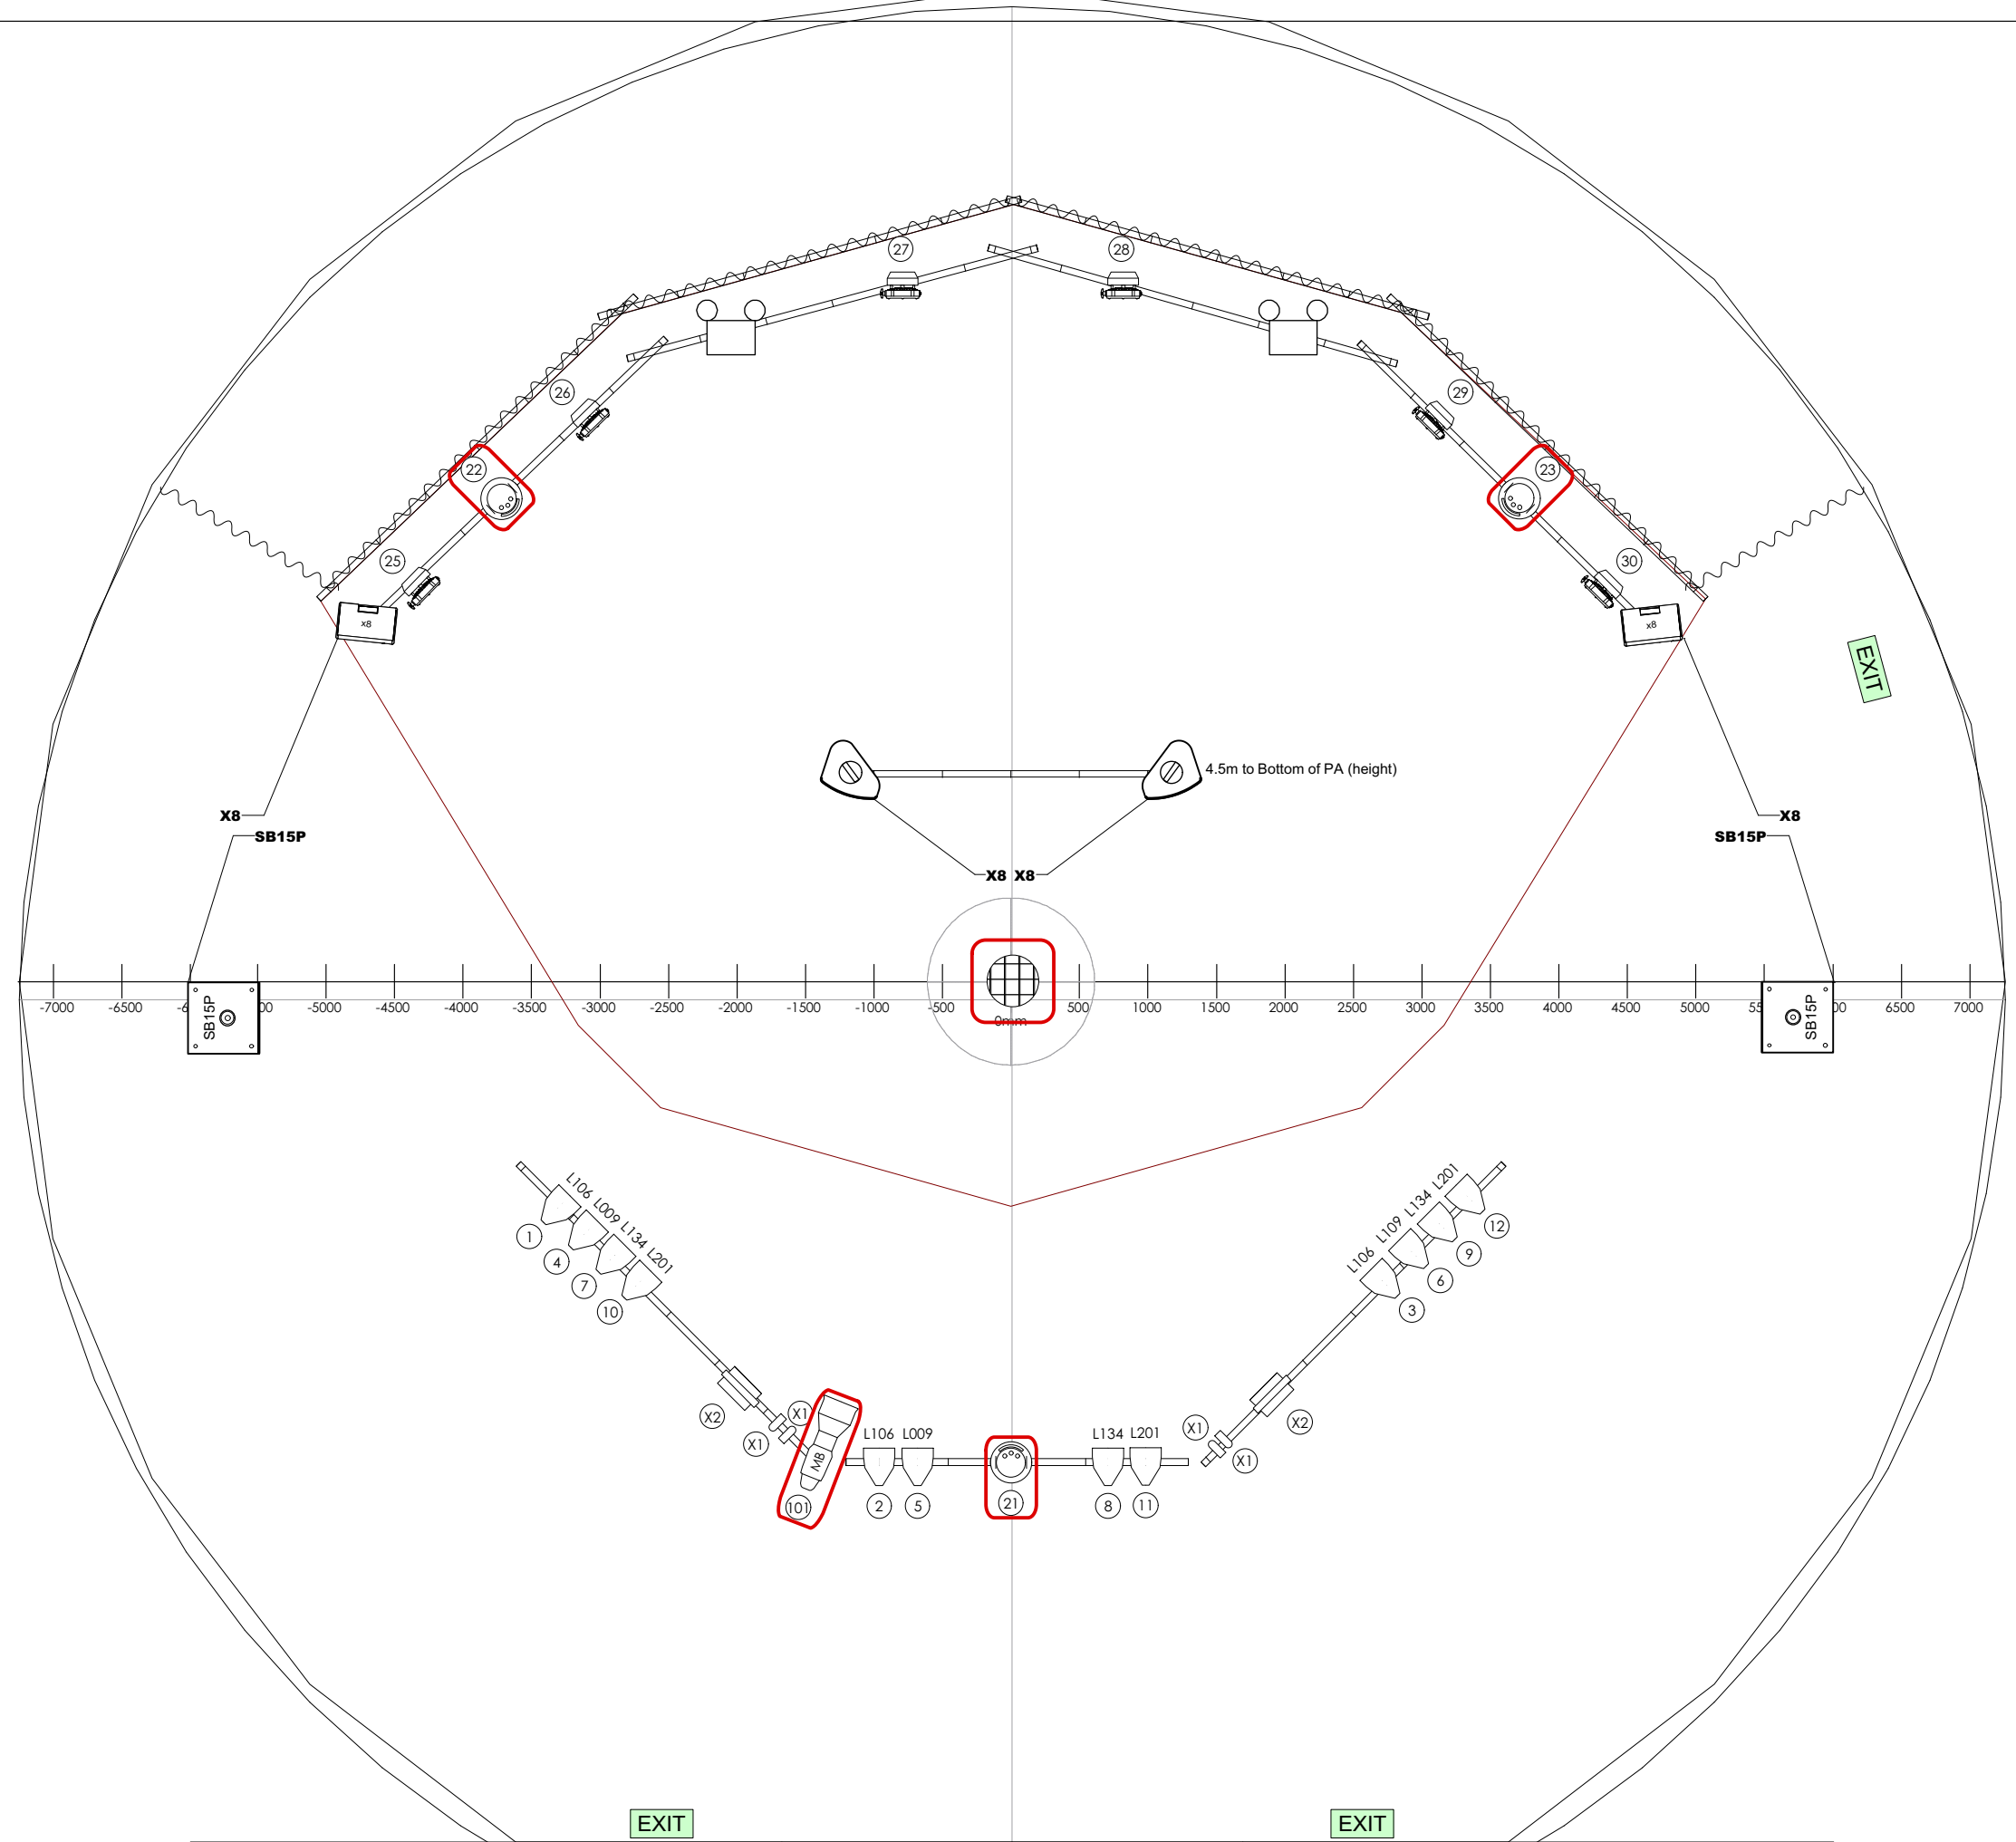

**legend**

Instruments	Used
Clay Paky B-EYE K10	3 *
Aisle Light	4
LED Par	6
S4 PAR MFL	12
Coda 500	2
Mirror Ball	1 *
S4 10 Deg	1 *

\*  
Fixtures in red box are part of fixed rig but are subject to additional hire costs

LIGHTING CONTROL:  
Zero 88 FLX

DIMMERS: 18 Channels

Dimmable House Lighting

**Included**  
6 x LED pars - backlight

**Available for Hire**  
3 x CP B-eye K10 (LED wash)  
1 x Mirrorball with 10 Deg S4

NOTE: Lighting fixtures & plan are subject to change. For most up to date plan, please contact Assembly Head of Lighting.

**information**

client	Assembly Festival	
project	Edinburgh Festival 2019	
venue	Piccolo	
title	Fixed LX	
designer	-	scale 1:50
drawn	MM / BT	date 29-05-2019

Assembly Festival  
2 Roxburgh Place  
Edinburgh EH8 9SU  
T. +44 (0) 131 623 3000  
<http://www.assemblyfestival.com>