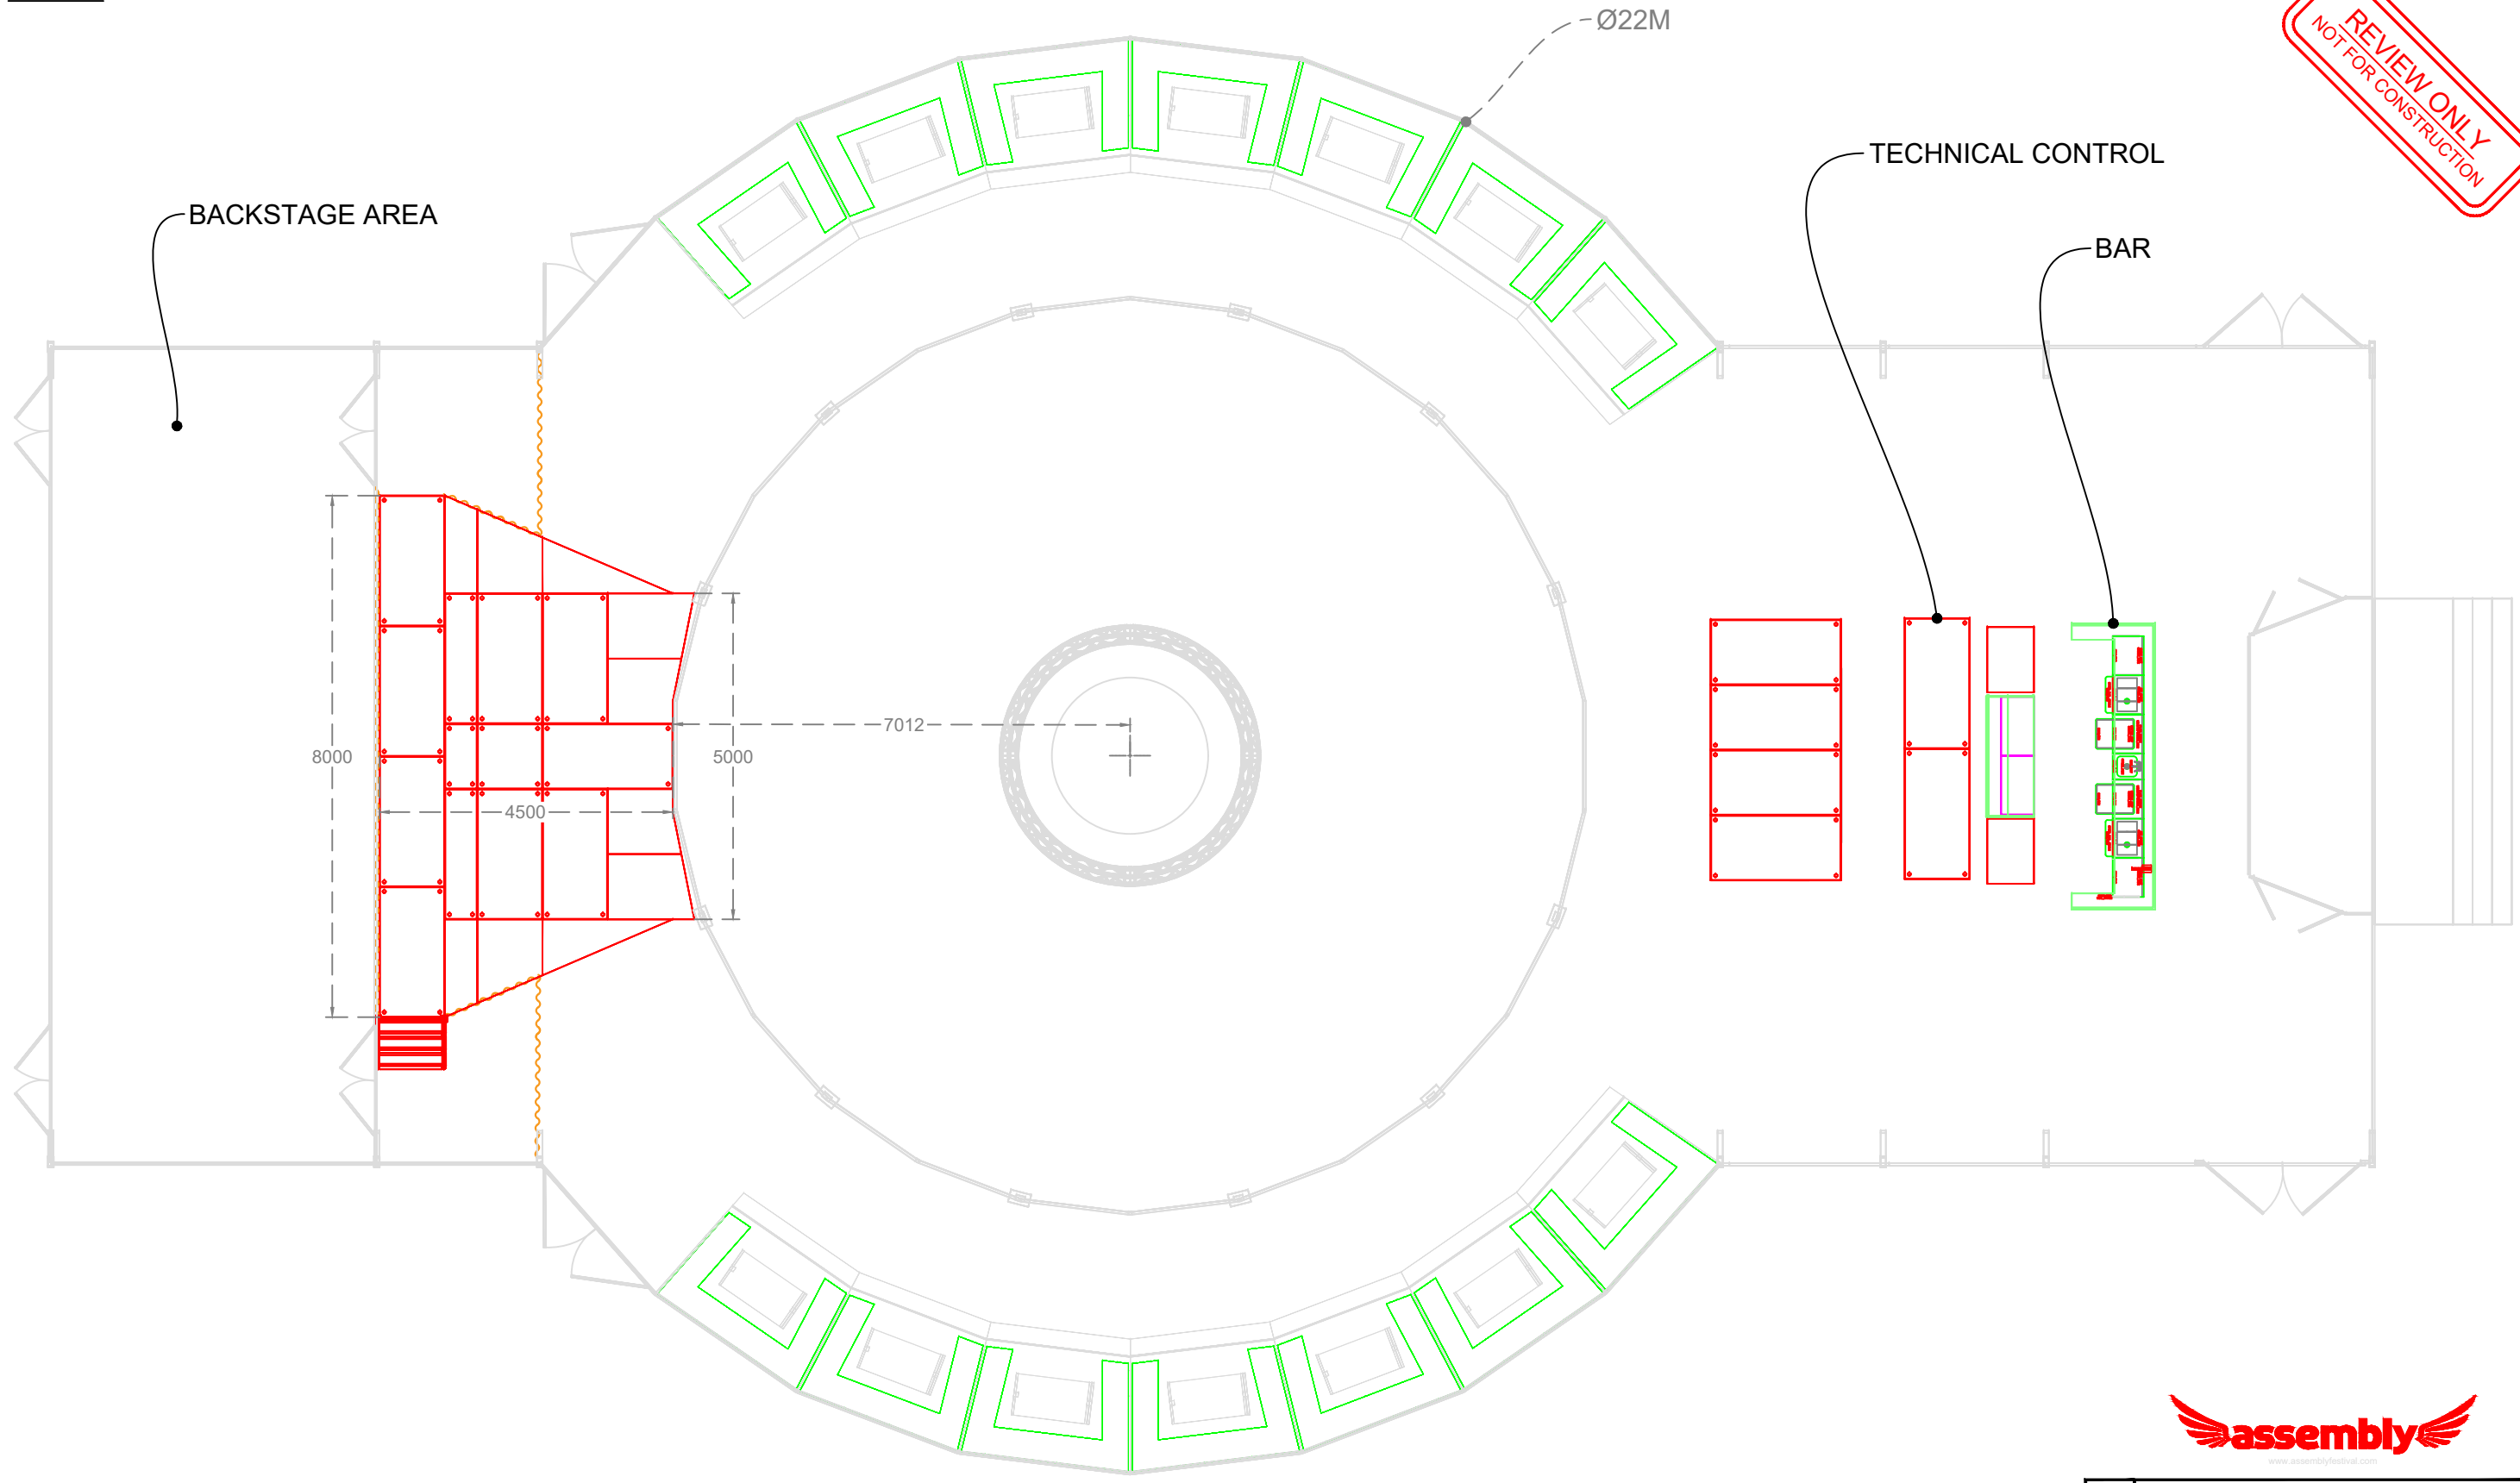

PLAN

REVIEW ONLY
NOT FOR CONSTRUCTION

B 02/10/16 UPDATE	TITLE PLAN - PALAIS DU VARIETE				
	SIZE A3	SCALE 1:100	DRAWN PM	DATE 28/06/16	REV B
	FILE NAME PA_3D_VARIETE				
	CONFIDENTIAL DO NOT DISTRIBUTE				