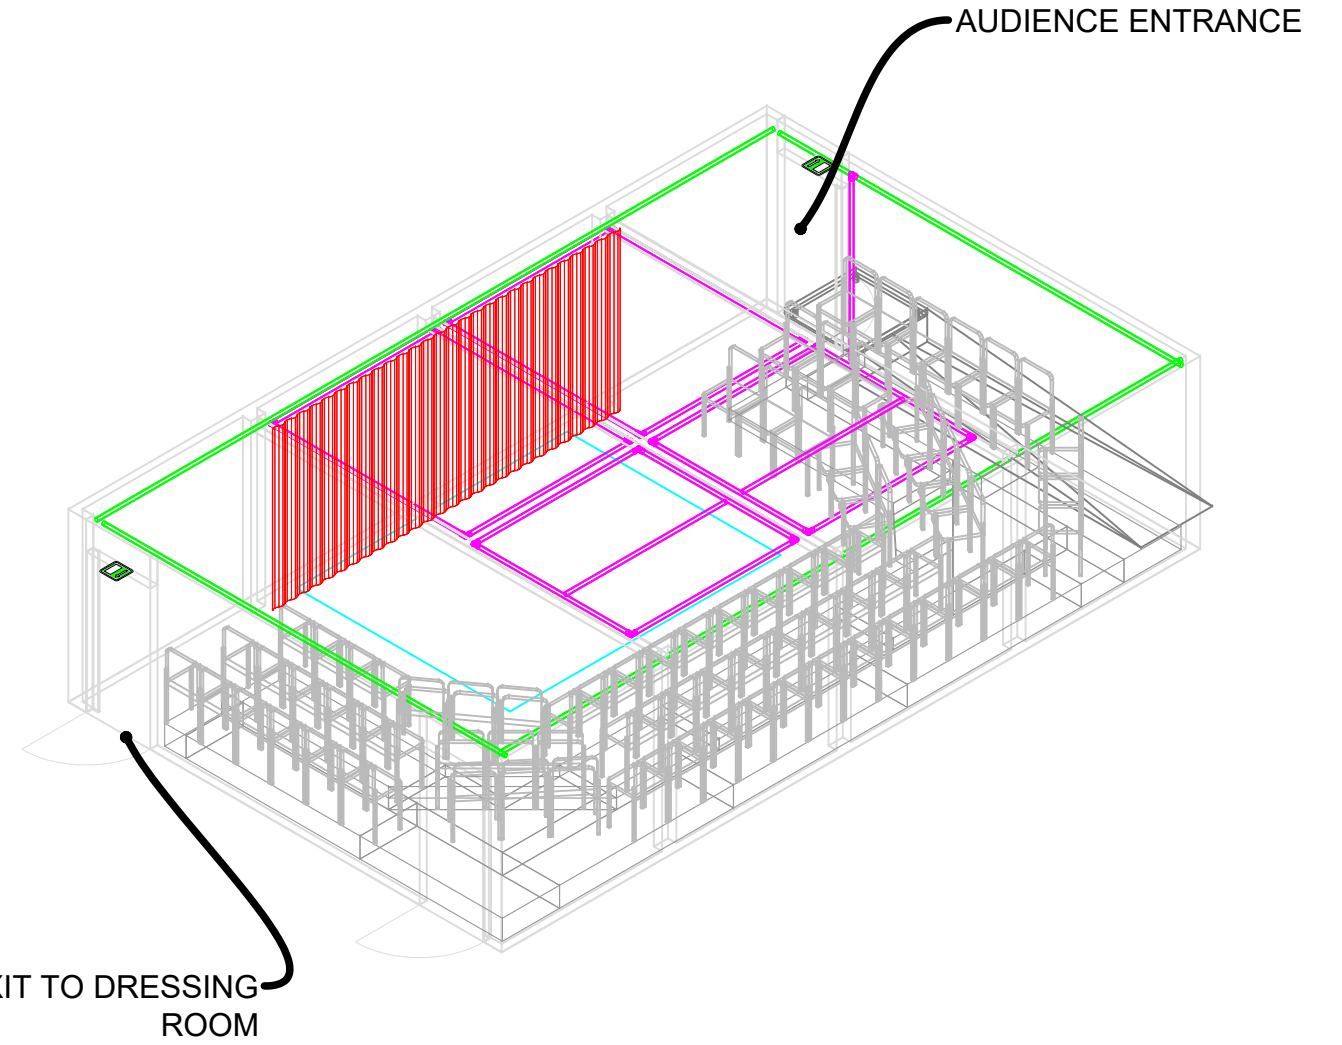

ELEVATION

PLAN

CONTROL

PERFORMANCE AREA

ISOMETRIC

ISSUED FOR CONSTRUCTION

A 01/06/17 FIRST ISSUE	TITLE				
	ASSEMBLY FESTIVAL				
	AR, FRONT ROOM				
	SIZE	SCALE	DRAWN	DATE	REV
A3	CHECK	PM	01/06/17	A	
FILE NAME					
PA_3D_FRONTROOM					
CONFIDENTIAL					
DO NOT DISTRIBUTE					