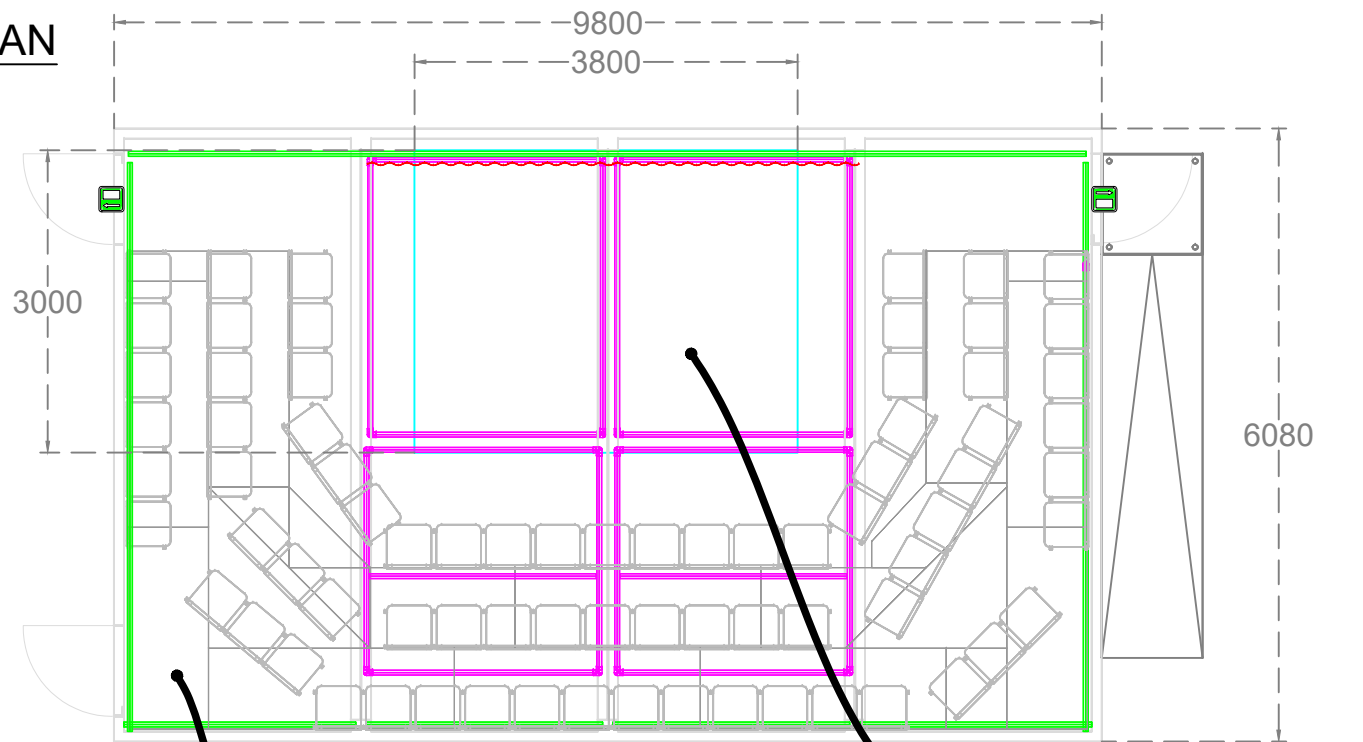

ELEVATION

PLAN

CONTROL

PERFORMANCE AREA

ISOMETRIC

ISSUED FOR CONSTRUCTION

A 01/06/17 FIRST ISSUE	TITLE				
	ASSEMBLY FESTIVAL				
	AR, FRONT ROOM				
	SIZE	SCALE	DRAWN	DATE	REV
A3	CHECK	PM	01/06/17	A	
FILE NAME					
PA_3D_FRONTROOM					
CONFIDENTIAL					
DO NOT DISTRIBUTE					