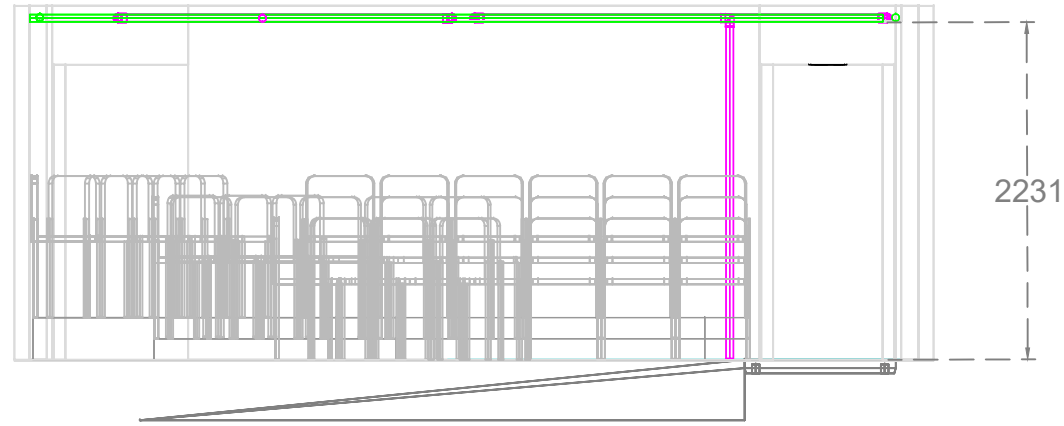

ELEVATION

PLAN

CONTROL

PERFORMANCE AREA

ISOMETRIC

ISSUED FOR CONSTRUCTION

A 01/06/17 FIRST ISSUE	TITLE				
	ASSEMBLY FESTIVAL				
	AR, FRONT ROOM				
	SIZE	SCALE	DRAWN	DATE	REV
A3	CHECK	PM	01/06/17	A	
FILE NAME					
PA_3D_FRONTROOM					
CONFIDENTIAL					
DO NOT DISTRIBUTE					