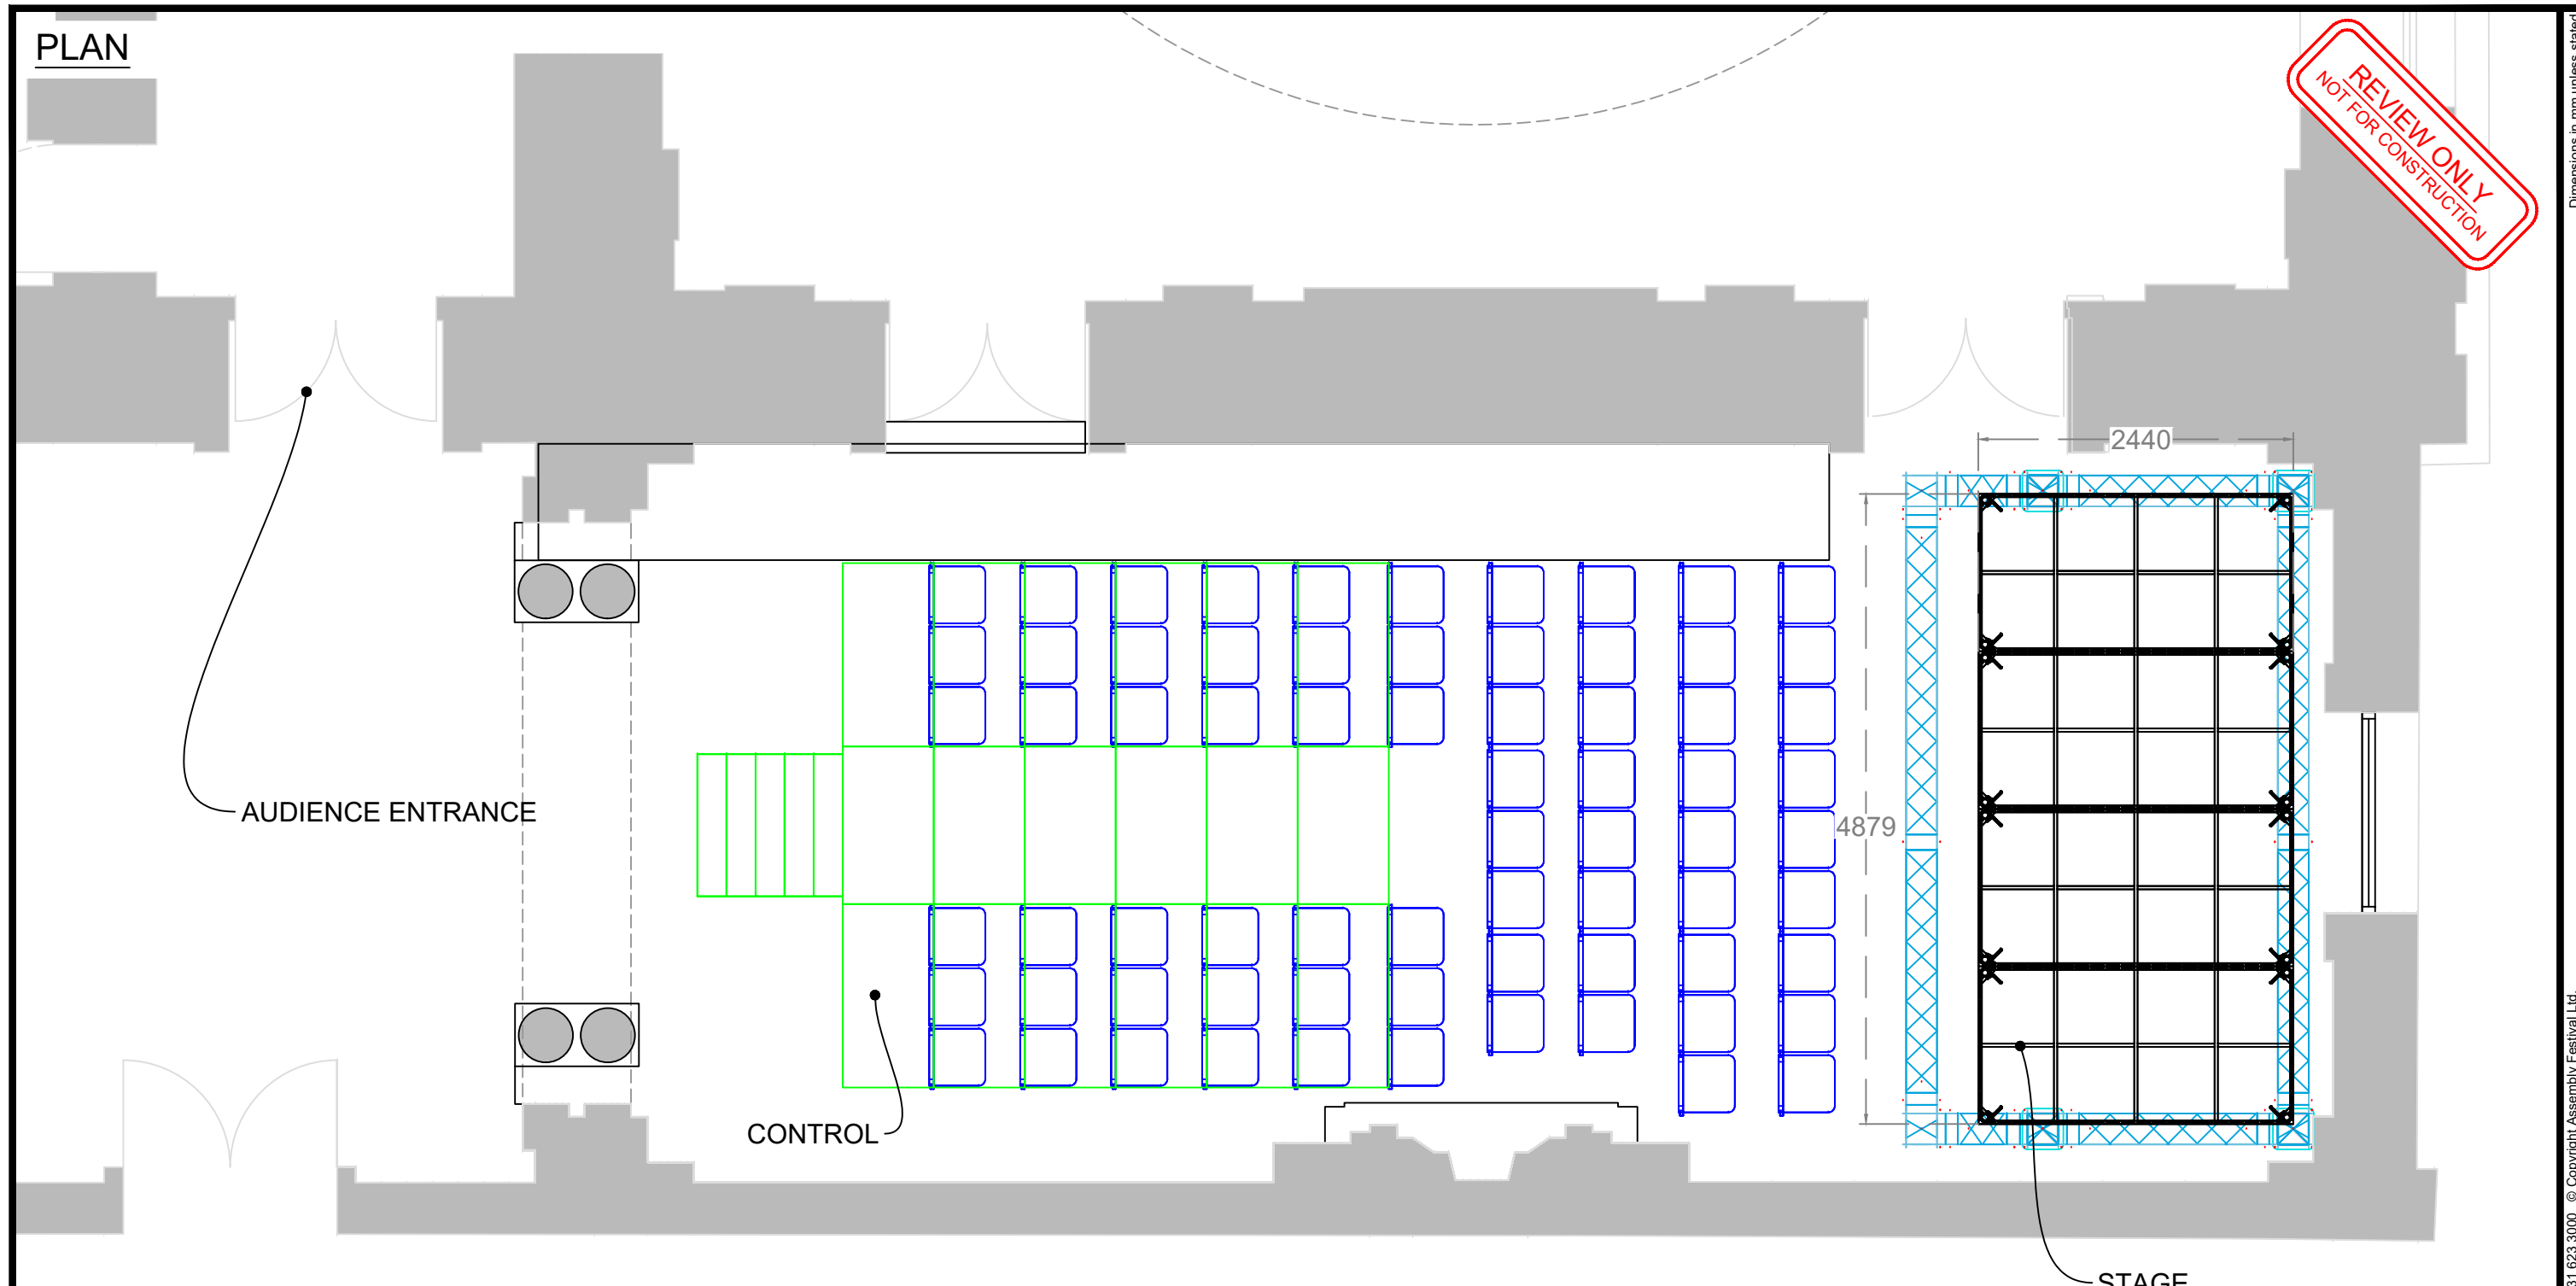

PLAN

REVIEW ONLY
NOT FOR CONSTRUCTION

AUDIENCE ENTRANCE

CONTROL

STAGE

4879

2440

SCALE 1:50

A 05/03/17 UPDATE STAGE	TITLE				
	ASSEMBLY FESTIVAL DRAWING ROOM - PLAN				
	SIZE	SCALE	DRAWN	DATE	REV
	A3	1:50	PM	12/07/17	D
FILE NAME					
GA_3D_PLAN_EASTDRAWINGROOM_D					
CONFIDENTIAL DO NOT DISTRIBUTE					

Dimensions in mm unless stated
 Assembly Festival Ltd. 2 Roxburgh Place Edinburgh EH8 9SU Reception: +44 (0)131 623 3000 © Copyright Assembly Festival Ltd.
 Plotted by: PETER MCCABE Plot Date: 12/07/2017 Plot Time: 11:25 PM