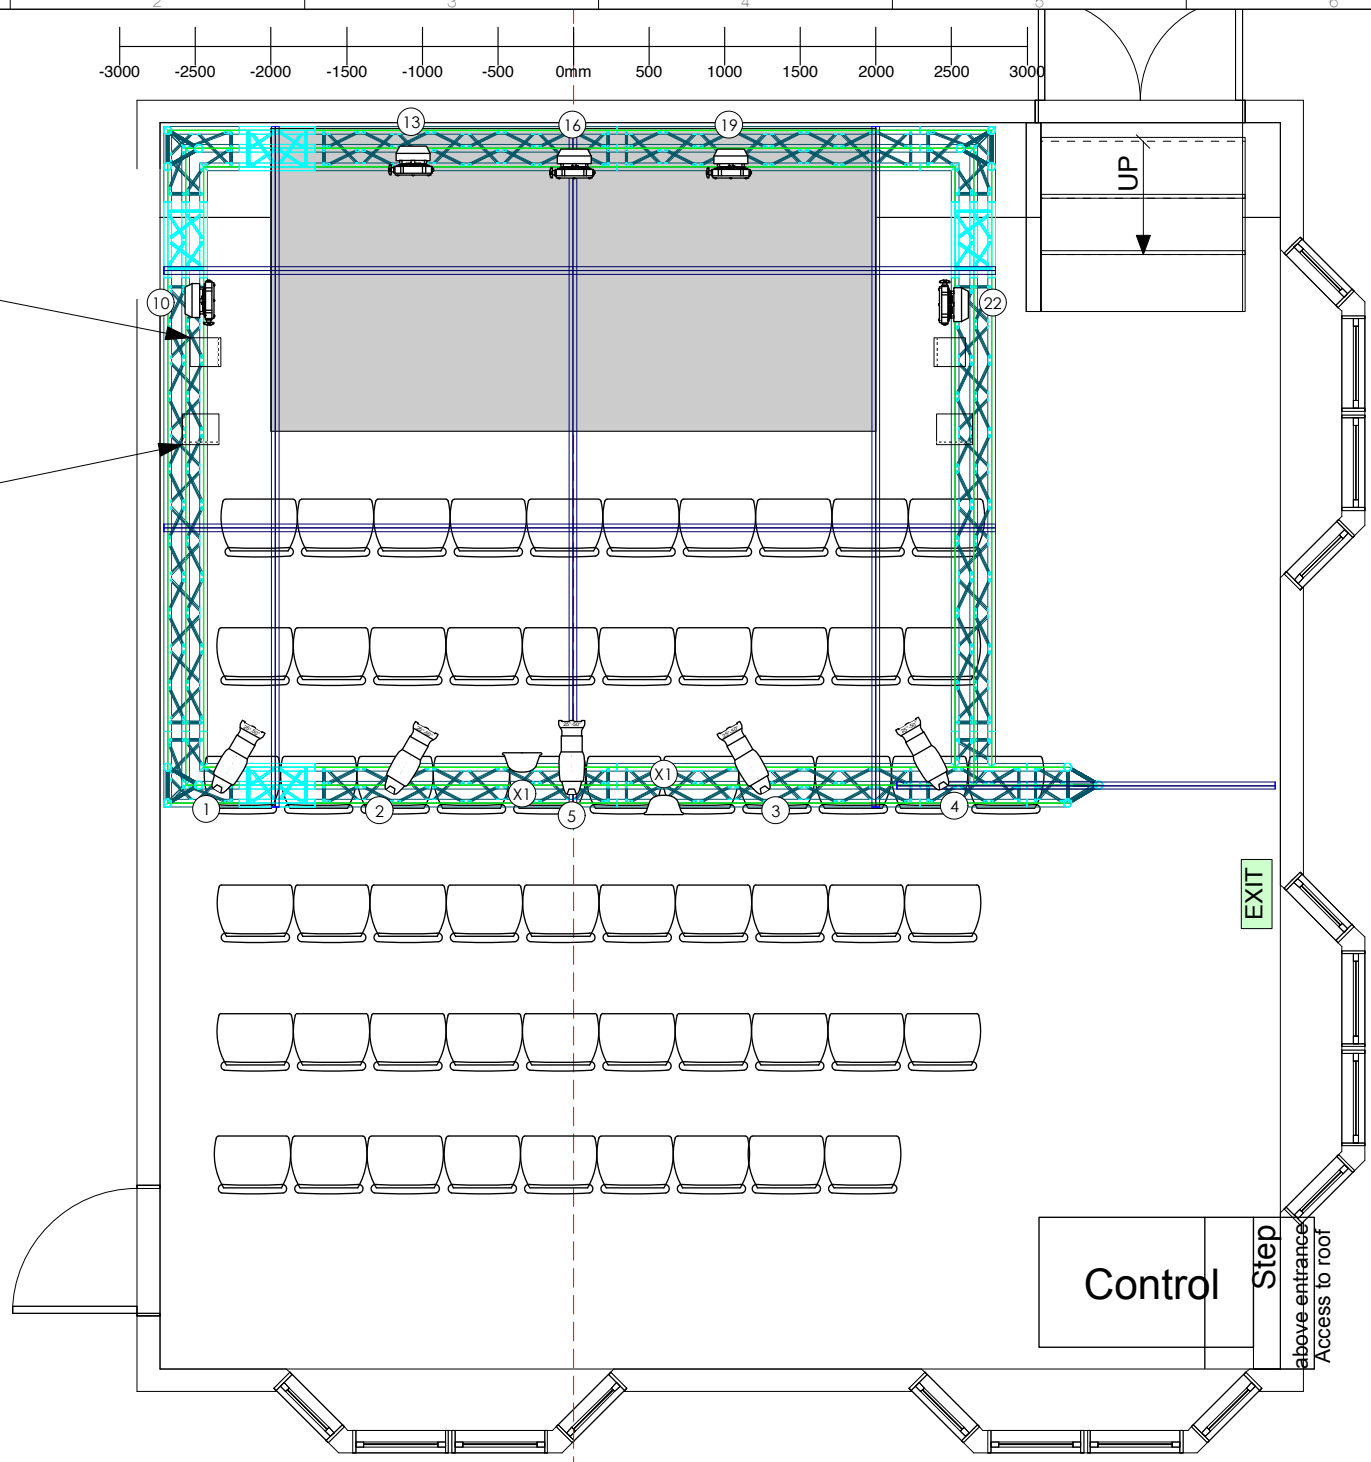

-3000 -2500 -2000 -1500 -1000 -500 0mm 500 1000 1500 2000 2500 3000

drawing no: BRLX17 BASIC 1 revision: 1 sheet size: A4

legend

Instruments	Used
S4 Jr Zoom	5
150W Flood	2
Showtec RGB Par 40°	5

notes

All fixtures outriggered on truss
DIMMERS
12 channels
(6 ch allocated to Fixed Rig)

NOTE: Lighting fixtures & plan are subject to change. For most up to date plan, please contact Assembly Head of Lighting.

information

client	Assembly Festival
project	Edinburgh Festival 2017
venue	Baillie Room
title	Fixed LX Rig
designer	-
scale	1:50
drawn	BB
date	18.08.2017

Assembly Festival
2 Roxburgh Place
Edinburgh EH6 9SU
T: +44 (0) 131 693 3000
<http://www.assemblyfestival.com>

MON
E3

FOH
Ci80

Control

Step
above entrance
Access to roof

EXIT