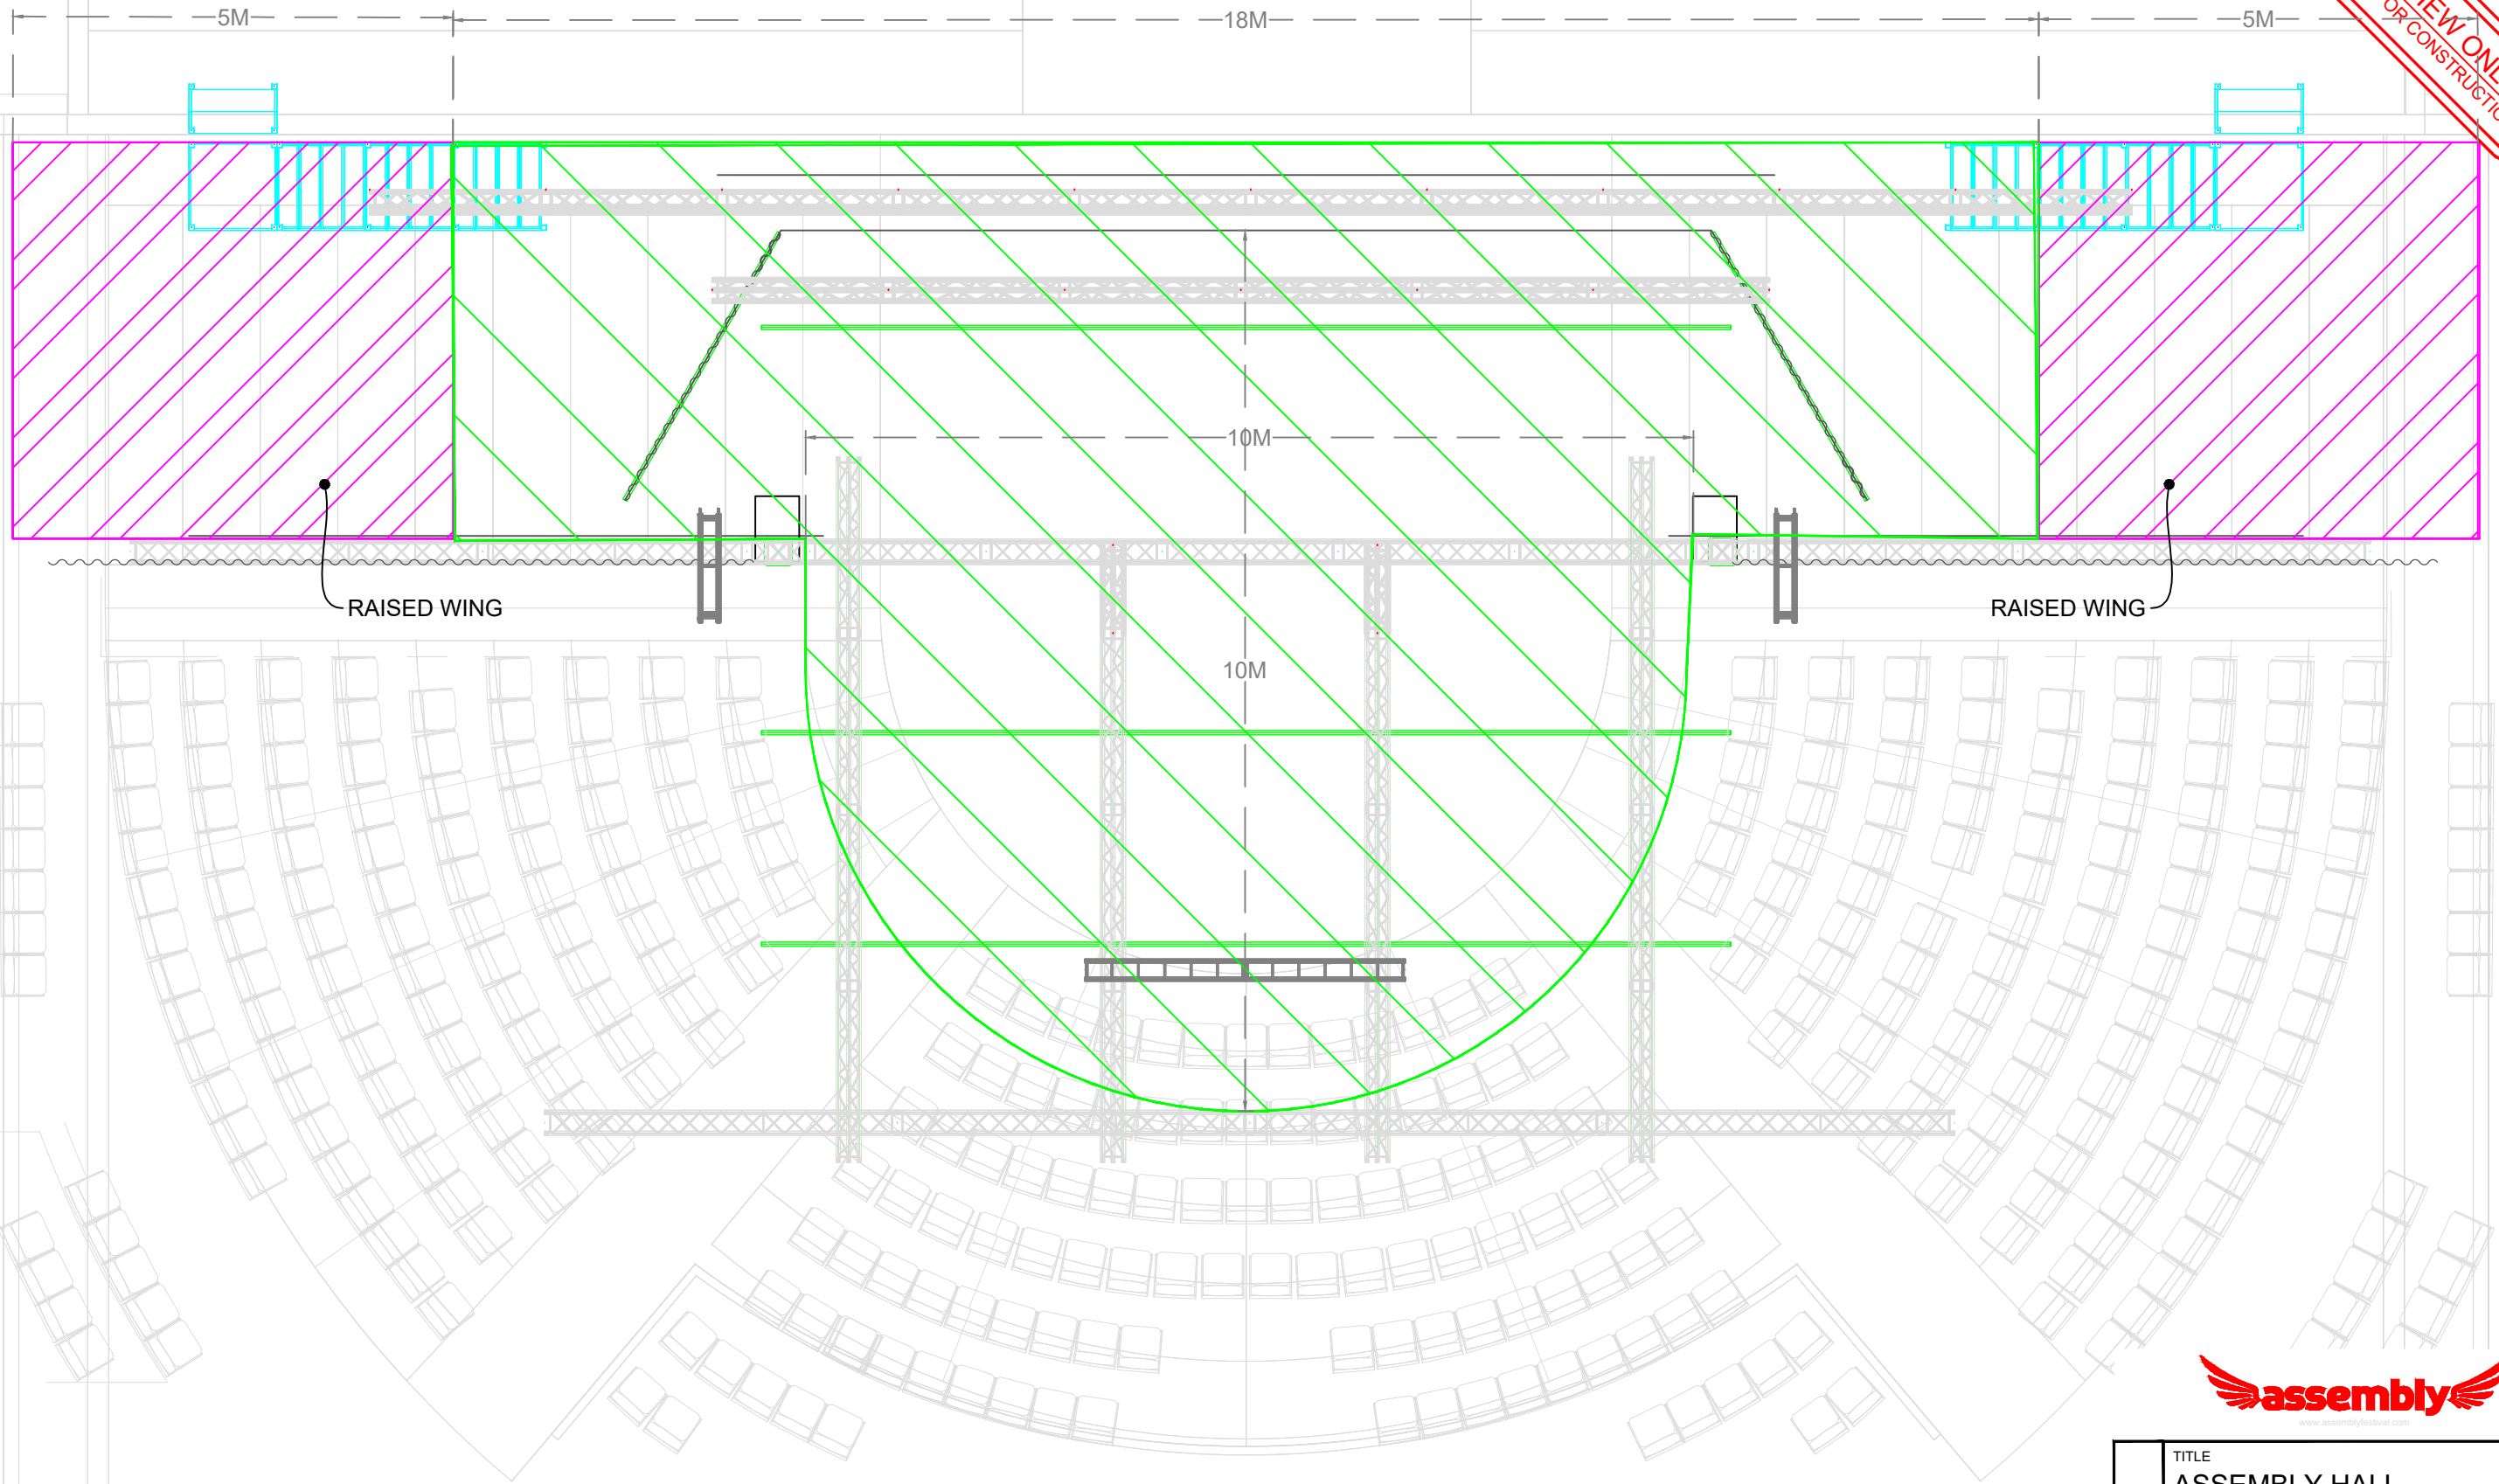

PLAN

REVIEW ONLY  
NOT FOR CONSTRUCTION

RAISED WING

RAISED WING

A	09/06/17 FIRST ISSUE				
	TITLE ASSEMBLY HALL OVERVIEW PLAN				
	SIZE A3	SCALE 1:75	DRAWN PM	DATE 09/06/17	REV A
	FILE NAME GA_3D_ASSEMBLYHALL				
CONFIDENTIAL DO NOT DISTRIBUTE					