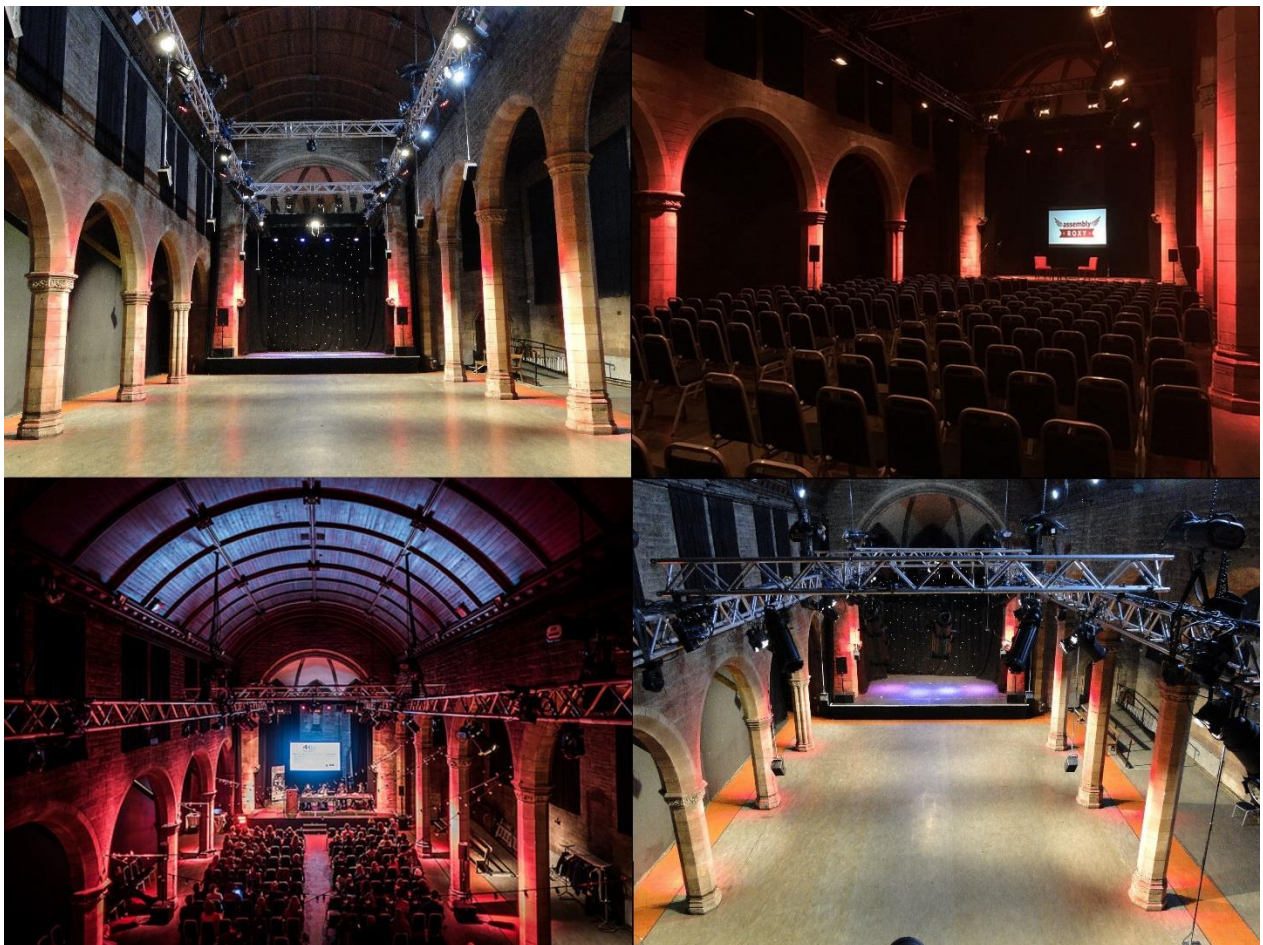

ASSEMBLY ROXY: OUR SPACES

Roxy Central (250 seats)

Our largest space, Roxy Central is a wonderfully atmospheric theatre converted from a former church. It has a raised stage and flexible seating for up to **250**.

- Extra staging available if required;
- Easy load-in access from street level;
- Wheelchair accessible;
- Full lighting rig and PA;
- Dressing room space;
- Wi-fi access;

Roxy Upstairs (168 seats)

Roxy Upstairs is a comfortable studio theatre space with an intimate raked seating bank for up to 168.

- Full lighting rig and PA;
- Raked seating;
- Dressing room space;
- Wi-fi access;

Roxy Downstairs (60 seats)

Our intimate studio space, ideal for work-in-progress performances, Roxy Downstairs comes fully equipped with a house rig and PA, and has raked seating for up to **60**.