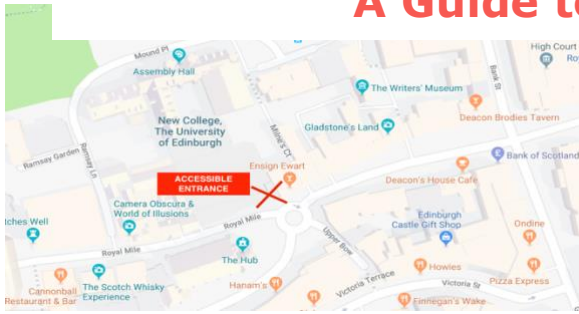

ASSEMBLY HALL

Accessible Entrance:

A Guide to Arriving at our Venue

Level Access to Assembly Hall and our internal venues, Main Hall and Rainy Hall, is via the rear Accessible Entry door on the Lawnmarket.

All other visitors, guests, performers and deliveries are to access Assembly Hall via the main entry on Mound Place. Milnes' Court provides a quick journey from The Lawnmarket to Mound Place.

If you have any more questions, please do feel free to contact us:

The door is located adjacent to the Johnston Terrace roundabout, and is next to our neighbour, the Ensign Ewart. Ensign Ewart is at 521 Lawnmarket, EH1 2PE.

Accessibility Hotline

0131 623 3059

Accessibility Email

access@assemblyfestival.com

Assembly Hall Venue Address:

Assembly Hall

Mound Place

Edinburgh

EH1 2LX

Upon arrival at the Accessible Entry, press the doorbell next to the door. Staff will attend the door and assist. We advise arriving 30 minutes prior to the show.